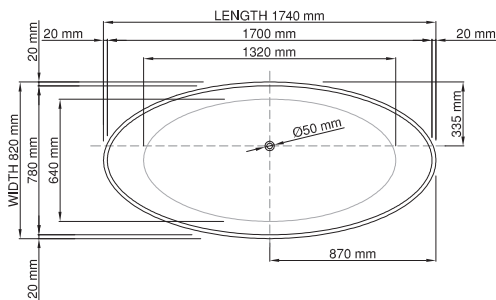

thin-edge

Price: \$ 4, 690.00
 Size (l) x (w) x (h): 1740mm x 820mm x 520mm
 Waste to floor: 110mm
 Water capacity: 275 L
 Overflow: No overflow
 Material: DADOquartz®
 Finish: Matte / Satin

Base dimensions: 880mm x 480mm
 Edge width: 20mm
 Waste diameter: 50mm - fits Bespoke 40mm plug
 Weight: 80kg

Shipping information

Packing dimensions: 1860mm x 920mm x 740mm
 Shipping mass: 130kg