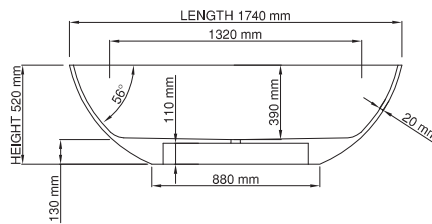

thin-edge

Price: \$ 4, 690.00
 Size (l) x (w) x (h): 1740mm x 820mm x 520mm
 Waste to floor: 110mm
 Water capacity: 275 L
 Overflow: No overflow
 Material: DADOquartz®
 Finish: Matte / Satin

Base dimensions: 880mm x 480mm
 Edge width: 20mm
 Waste diameter: 50mm - fits Bespoke 40mm plug
 Weight: 80kg

Shipping information

Packing dimensions: 1860mm x 920mm x 740mm
 Shipping mass: 130kg