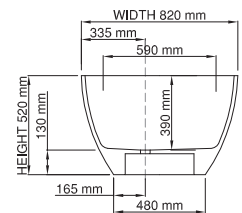

thin-edge

Price: \$ 4, 690.00
 Size (l) x (w) x (h): 1740mm x 820mm x 520mm
 Waste to floor: 110mm
 Water capacity: 275 L
 Overflow: No overflow
 Material: DADOquartz®
 Finish: Matte / Satin

Base dimensions: 880mm x 480mm
 Edge width: 20mm
 Waste diameter: 50mm - fits Bespoke 40mm plug
 Weight: 80kg

Shipping information

Packing dimensions: 1860mm x 920mm x 740mm
 Shipping mass: 130kg