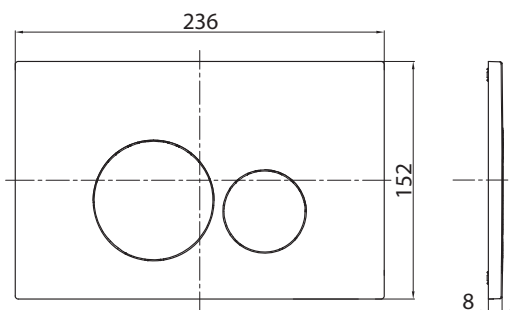

Tondo Push Panel

Product Code: PA221 (Chrome), PA222 (Satin Vivo), PA223 (Satin Chrome), PA224 MAtt Black), PA225 (Gloss White), PA227 (Satin Gold)

Tondo round push button & panel set comes in five different finishes, which can be matched with any pan to suit the look of your bathroom. They can be installed on the wall above the toilet, on a benchtop or counter. With the remote button option, buttons can also be mounted up to 4m away from the cistern. Quick and easy release system, allows for efficient servicing of the cistern components.

Specifications

Colour	— Chrome (PA221), Satin Vivo (PA222), Chrome Satin Vivo (PA223), Matt Black (PA224), Gloss White (PA225), Gold Satin (PA227)
Material	— ABS plastic
Operation	— Mechanical
Location	— Wall or Benchtop installation
Warranty	— 1 year parts & labour
Installation	— Refer to detailed instructions in packaging Suitable for board up to 40mm thick.
Compatible Cisterns	— PA110: Slim Concealed Cistern PA120: Slim Concealed Cistern with Frame PA130: Low Level Concealed Cistern PA140: Low Level Concealed Cistern with Frame PA135: Adjustable Low Level Concealed Cistern