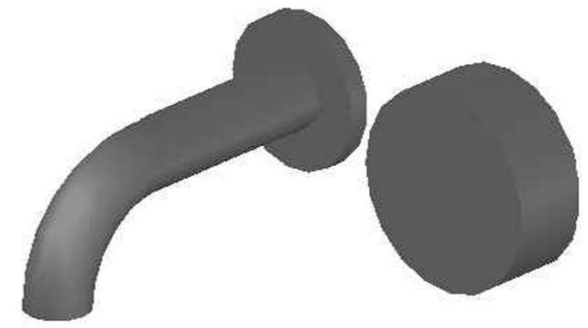

## HALO WALL SET WITH MARBLE HANDLE

1.9505.94.6.XX

### PRODUCT DIMENSIONS:

Front view:

Side view:

Top view: