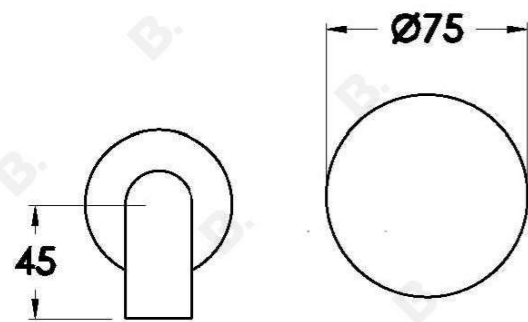

## HALO WALL SET WITH MARBLE HANDLE

1.9505.94.6.XX

### PRODUCT DIMENSIONS:

Front view:

Side view:

Top view: