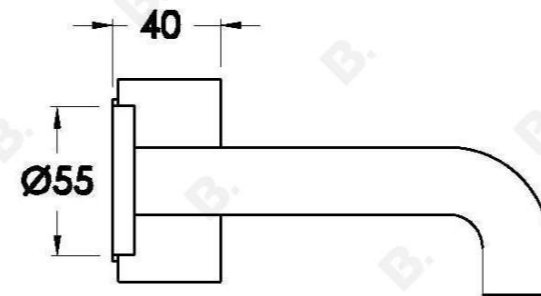

## HALO WALL SET WITH MARBLE HANDLE

1.9505.94.6.XX

### PRODUCT DIMENSIONS:

Front view:

Side view:

Top view: