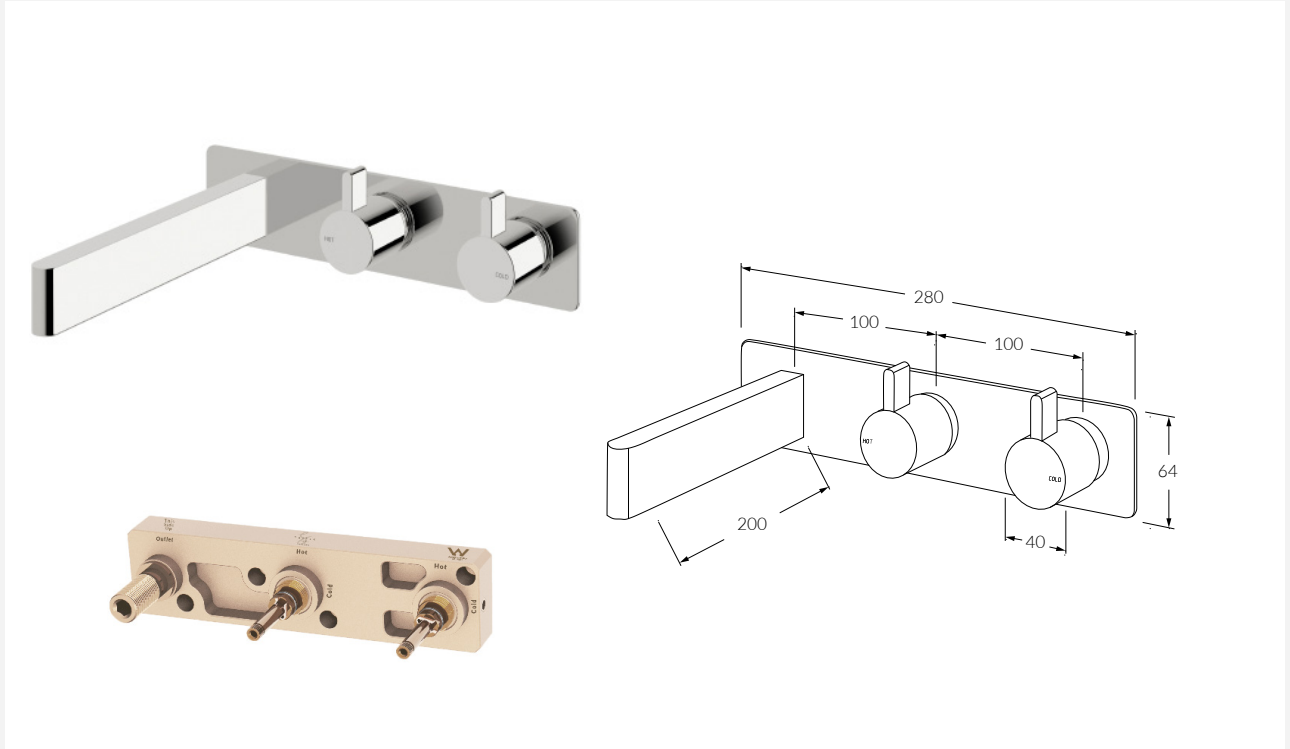

INFORMATION SHEET

Calibre Wall Basin Hostess System 200mm

Product code: Available Option:

CWBHS200RH Right hand operation

CWBHS200LH Left hand operation

FEATURING THE SUSSEX MASTERFIT

A new innovative all-in-one plumbing unit that simplifies the installation process for tapware and outlet combinations.

- Made in Australia from high quality solid brass
- Precision engineered to Australian Standards
- Significant savings in Cost, Labour and Time
- Easy to install
- Spindles, outlets and backplates fit perfectly every time
- Standards ½" BSP connections for plumbing fittings
- Tapware fully serviceable after installation
- Generous tolerance for wall cover thicknesses