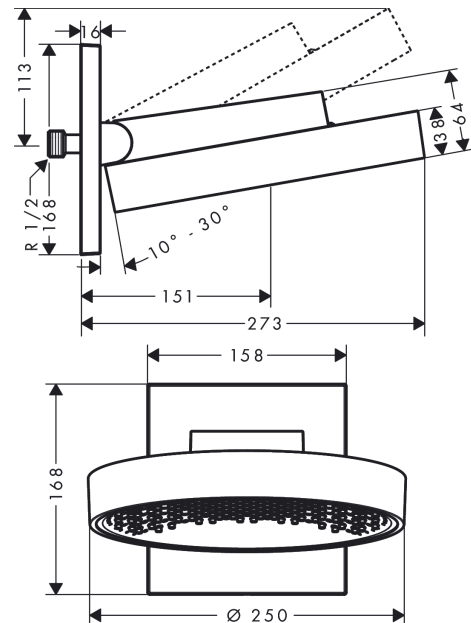

Rainfinity
Overhead shower 250 1jet with wall connector
 Surfaces: **Chrome** Article Number: **26227007**

Description

product features

- consists of: overhead shower, wall connector
- shower head size: 250 mm
- spray type: PowderRain
- projection 273 mm
- middle spray disc: 151 mm
- shower arm vertically inclinable by 10-30°
- maximum flow rate at 3 bar: 9,4 l/min
- spray disc surface: graphite
- material spray disc: aluminium
- overhead shower removable for cleaning
- installation: wall
- scope of supply: overhead shower, wall connector, mounting material, assembly instruction

Technology

Product image

Scale drawing

Flowchart

The consumption was measured in combination with the appropriate fittings (thermostat/mixer/in-wall valve) to reflect actual application in practice.

Rainfinity
Overhead shower 250 1jet with wall connector
 Surfaces: **Chrome** Article Number: **26227007**