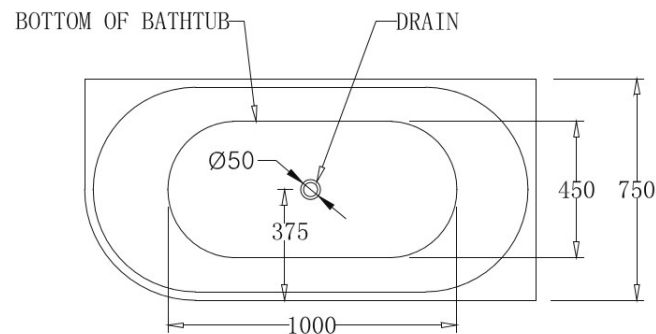

KIATO FREESTANDING CORNER BATH RIGHT HAND WHITE 1500MM LB1067R15

- Contemporary new design
- Available in white
- Sanitary grade acrylic finish
- Metal frame construction adds strength and durability
- 10 year structural replacement warranty
- Plug & waste and flexible connector purchased separately
- Volume approx. 250 litres
- Must be installed by a licensed plumber