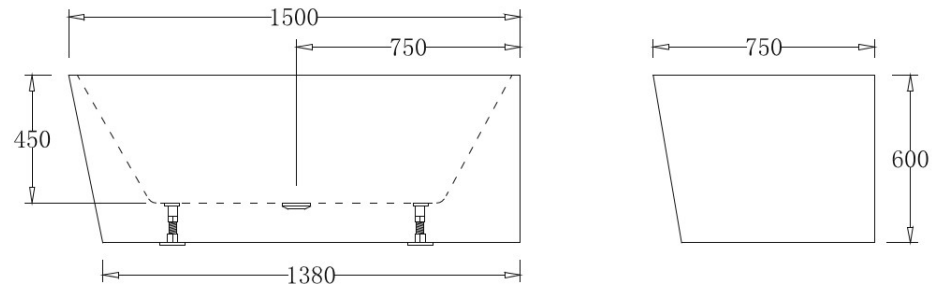

KIATO FREESTANDING CORNER BATH RIGHT HAND WHITE 1500MM LB1067R15

- Contemporary new design
- Available in white
- Sanitary grade acrylic finish
- Metal frame construction adds strength and durability
- 10 year structural replacement warranty
- Plug & waste and flexible connector purchased separately
- Volume approx. 250 litres
- Must be installed by a licensed plumber