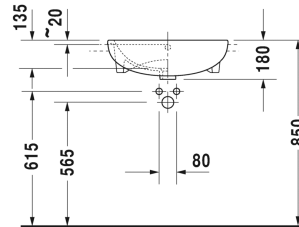

ME by Starck Semi-recessed washbasin # 0378550000 /
0378550030

| < 550 mm > |

Semi-recessed washbasin	Dimension	Weight	Order number
with overflow, with tap platform, fixings for installation in wooden consoles included, 550 mm			
Colors			
00 White Alpin			
Variant			
●	550 x 455 mm	14,200 kg	0378550000
● ● ●	550 x 455 mm	14,200 kg	0378550030
Sanitary ceramics with the special WonderGliss surface finish will remain clean and attractive-looking for a long time to come. When ordering WonderGliss please add a "1" as eleventh digit to the model number.			

All drawings contain the necessary measurements which are subject to standard tolerances. They are stated in mm and are non-binding. Exact measurements, in particular for customised installation scenarios, can only be taken from the finished ceramic piece.