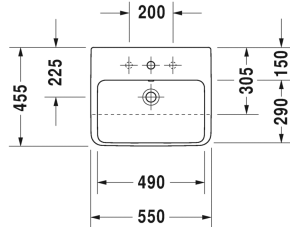

ME by Starck Semi-recessed washbasin # 0378550000 /
0378550030

| < 550 mm > |

Semi-recessed washbasin	Dimension	Weight	Order number
with overflow, with tap platform, fixings for installation in wooden consoles included, 550 mm			
Colors			
00 White Alpin			
Variant			
●	550 x 455 mm	14,200 kg	0378550000
● ● ●	550 x 455 mm	14,200 kg	0378550030
Sanitary ceramics with the special WonderGliss surface finish will remain clean and attractive-looking for a long time to come. When ordering WonderGliss please add a "1" as eleventh digit to the model number.			

All drawings contain the necessary measurements which are subject to standard tolerances. They are stated in mm and are non-binding. Exact measurements, in particular for customised installation scenarios, can only be taken from the finished ceramic piece.