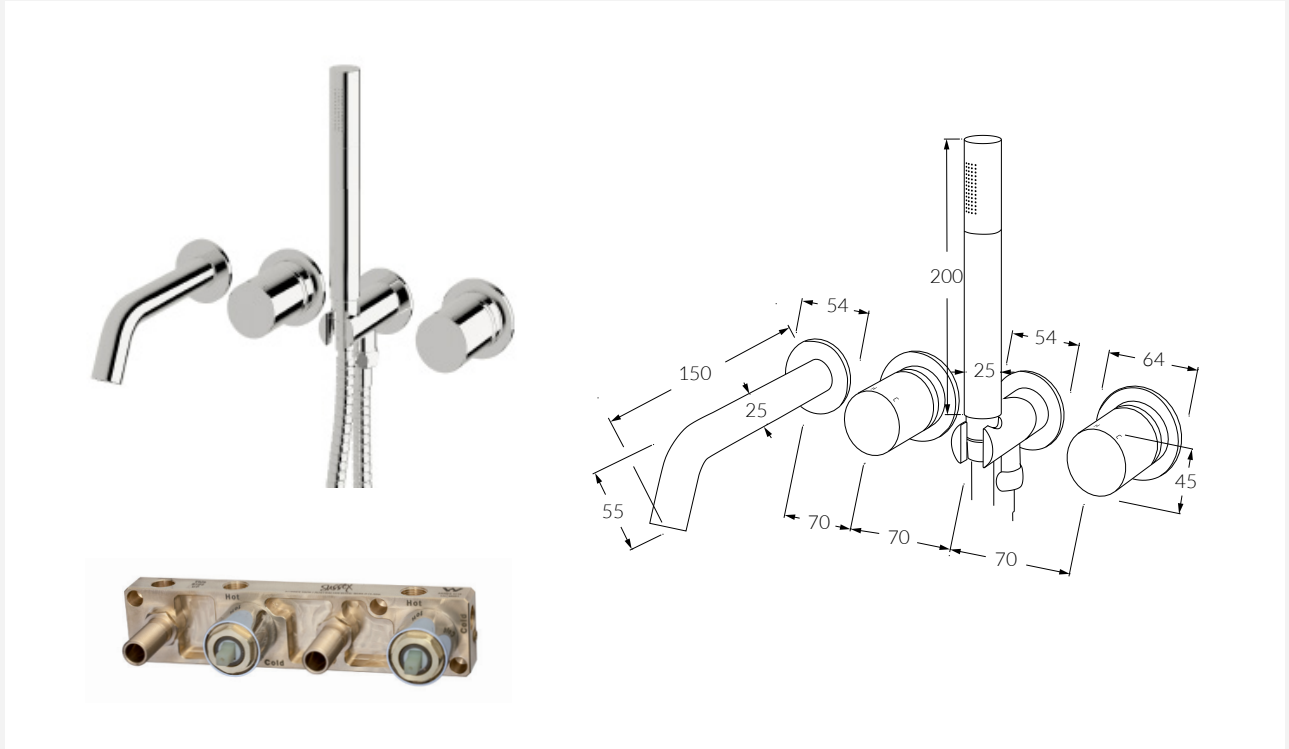

INFORMATION SHEET

Circa Bath Mixer System RH with Handshower 150mm

Product code:	Available Options:
RBMS150RH	Right hand operation
RBMS150LH	Left hand operation

FEATURING THE SUSSEX MASTERFIT

A new innovative all-in-one plumbing unit that simplifies the installation process of mixer and outlet combinations.

- Made in Australia from high quality solid brass
- Precision engineered to Australian Standards
- Significant savings in Cost, Labour and Time
- Easy to install
- Mixers, outlets and backplates fit perfectly every time
- Standards ½" BSP connections for plumbing fittings
- Simultaneous use of two outlets
- Mixer cartridges fully serviceable after installation
- Generous tolerance for wall cover thicknesses