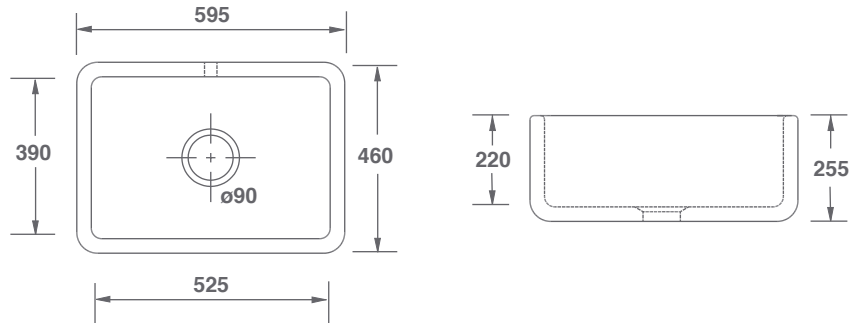

CONTEMPORARY COLLECTION

- BUTLER 600 -

FEATURES

Central 3½" waste outlet suitable for basket strainer or waste disposer. Round overflow. Lifetime warranty.

All our sinks come in a choice of white or biscuit.

Product	Code	Dimensions					
			W	D	H	Waste	Weight
Butler 600 White	SCBU600WH	(mm)	595	460	255	90	50kg
		(in)	23½	18	10	3½	
Butler 600 Biscuit	SCBU600PN	(mm)	595	460	255	90	50kg
		(in)	23½	18	10	3½	

Please note: All nominal dimensions in mm. Dimensions may vary by +/- 2% due to manufacturing process