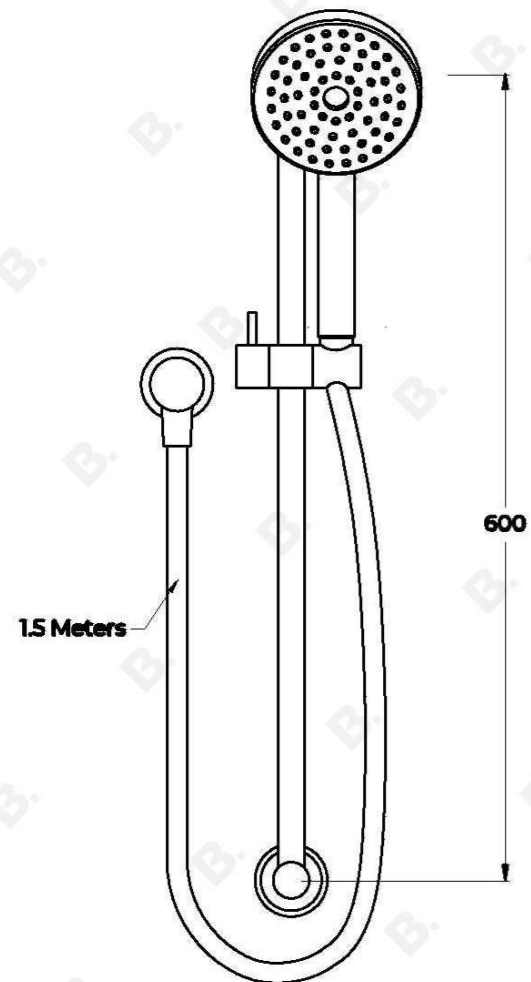

MANHATTAN HANDSHOWER SLIDER SET

1.9134.03.0.XX

PRODUCT DIMENSIONS:

Front view:

Side view:

Top view: