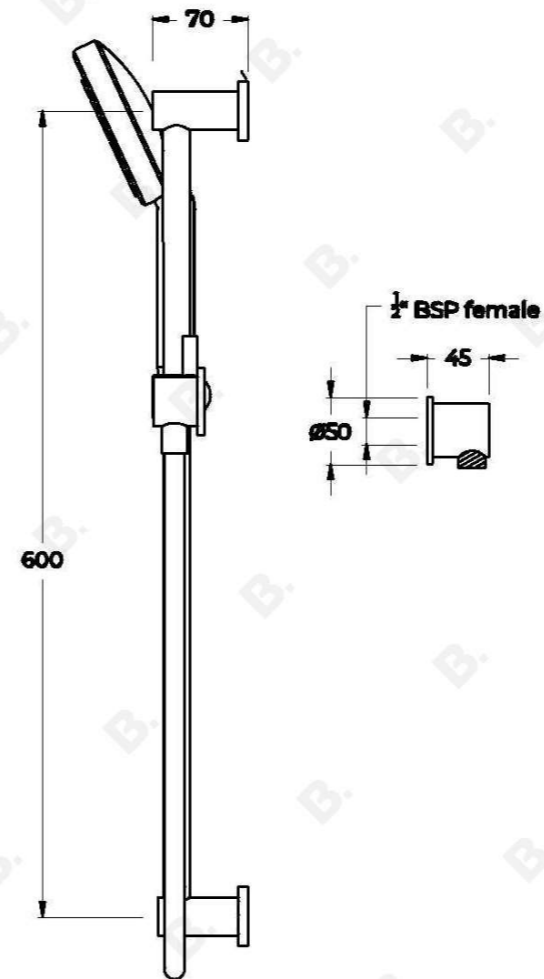

MANHATTAN HANDSHOWER SLIDER SET

1.9134.03.0.XX

PRODUCT DIMENSIONS:

Front view:

Side view:

Top view: