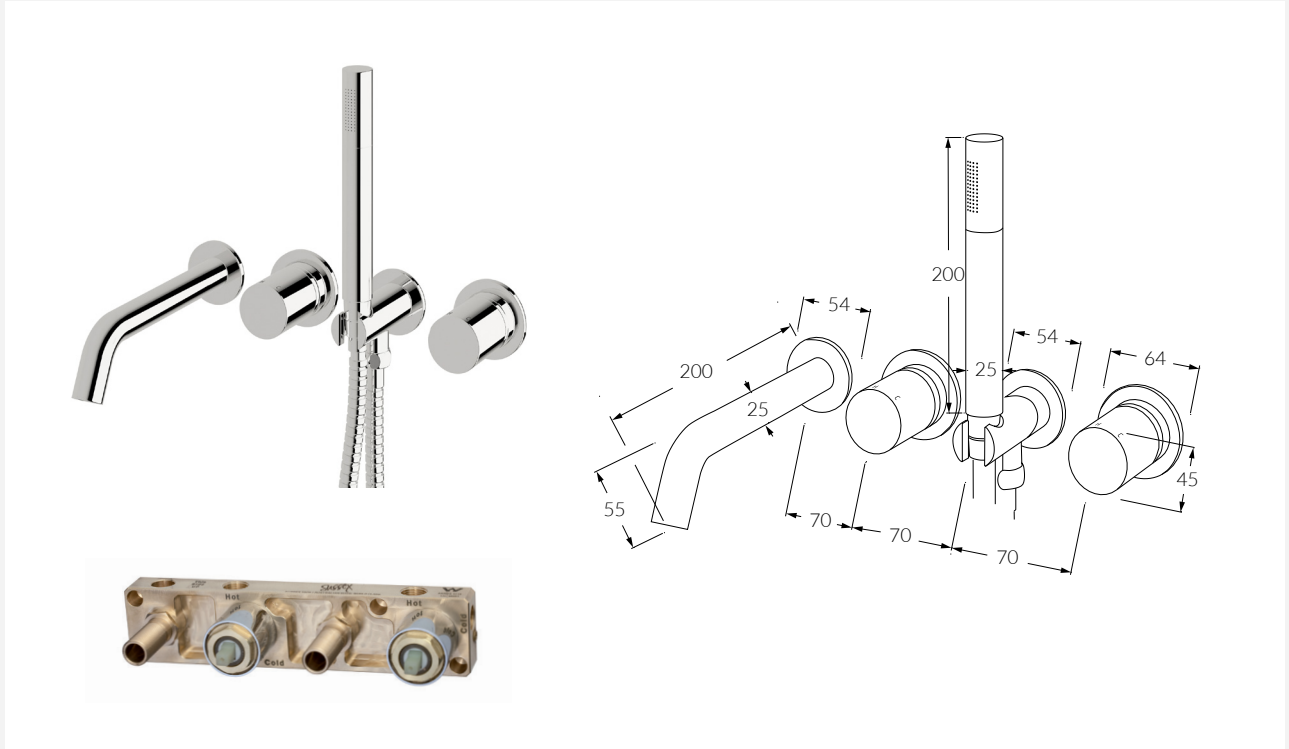

INFORMATION SHEET

Circa Bath Mixer System RH with Handshower 200mm

Product code: Available Options:
 RBMS200RH Right hand operation
 RBMS200LH Left hand operation

FEATURING THE SUSSEX MASTERFIT

A new innovative all-in-one plumbing unit that simplifies the installation process of mixer and outlet combinations.

- Made in Australia from high quality solid brass
- Precision engineered to Australian Standards
- Significant savings in Cost, Labour and Time
- Easy to install
- Mixers, outlets and backplates fit perfectly every time
- Standards ½" BSP connections for plumbing fittings
- Simultaneous use of two outlets
- Mixer cartridges fully serviceable after installation
- Generous tolerance for wall cover thicknesses