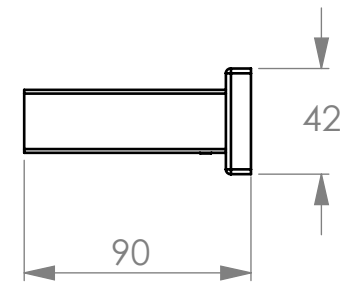

BATHROOM BUTLER® 8500 Series SINGLE RAIL -430mm

Finish:

Code:

POLISHED GRADE 304 Stainless Steel

8570POLS

BRUSHED GRADE 304 Stainless Steel

8570BRSH

Dimensions given are in millimeters.
Bathroom Butler® reserves the right to alter and/or remove
designs from time to time without prior notice.
This drawing is to be used for reference purposes only. E &O.E.