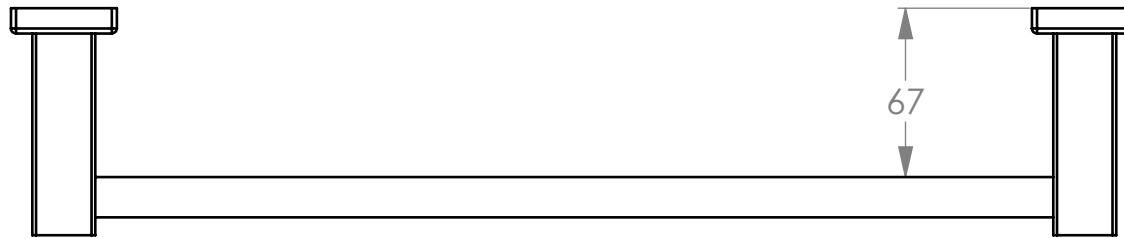

BATHROOM BUTLER® 8500 Series SINGLE RAIL -430mm

Finish:

Code:

POLISHED GRADE 304 Stainless Steel

8570POLS

BRUSHED GRADE 304 Stainless Steel

8570BRSH

Dimensions given are in millimeters.
Bathroom Butler® reserves the right to alter and/or remove
designs from time to time without prior notice.
This drawing is to be used for reference purposes only. E &O.E.