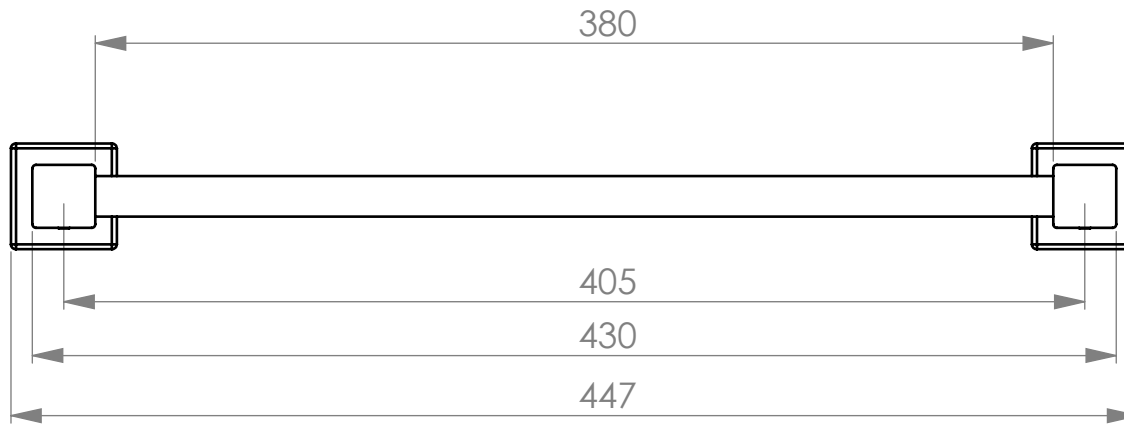

BATHROOM BUTLER® 8500 Series SINGLE RAIL -430mm

Finish:

Code:

POLISHED GRADE 304 Stainless Steel

8570POLS

BRUSHED GRADE 304 Stainless Steel

8570BRSH

Dimensions given are in millimeters.
Bathroom Butler® reserves the right to alter and/or remove
designs from time to time without prior notice.
This drawing is to be used for reference purposes only. E &O.E.