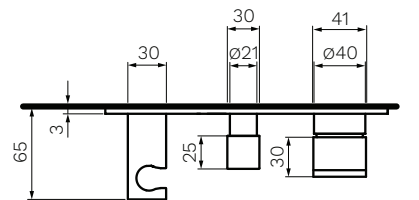

Blade Wall Mixer 2-Way Diverter with Hand Shower

Product Code: EB.04-D2Q-A

Polished Chrome

- Colour & Finish** — Chrome Polished
- Material** — Brass / Stainless Steel
- Dimensions** — 220 x 3 x 125mm
- Operation** — Tilt and Turn / Progressive
- Diverter** — 2 Way
- Features** — Backplate, Diverter Mixer, Hand shower and hose, Female support union
- WELS** — 3 STAR 9.0L/min
- Warranty** — 12 Months (Conditions Apply)