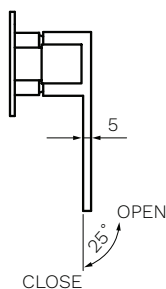

Blade Wall Mixer 2-Way Diverter with Hand Shower

Product Code: EB.04-D2Q-A

Polished Chrome

- Colour & Finish** — Chrome Polished
- Material** — Brass / Stainless Steel
- Dimensions** — 220 x 3 x 125mm
- Operation** — Tilt and Turn / Progressive
- Diverter** — 2 Way
- Features** — Backplate, Diverter Mixer, Hand shower and hose, Female support union
- WELS** — 3 STAR 9.0L/min
- Warranty** — 12 Months (Conditions Apply)