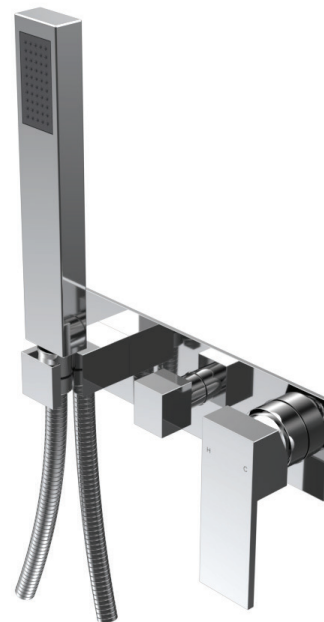

Blade Wall Mixer 2-Way Diverter with Hand Shower

Product Code: EB.04-D2Q-A

Polished Chrome

- Colour & Finish** — Chrome Polished
- Material** — Brass / Stainless Steel
- Dimensions** — 220 x 3 x 125mm
- Operation** — Tilt and Turn / Progressive
- Diverter** — 2 Way
- Features** — Backplate, Diverter Mixer, Hand shower and hose, Female support union
- WELS** — 3 STAR 9.0L/min
- Warranty** — 12 Months (Conditions Apply)