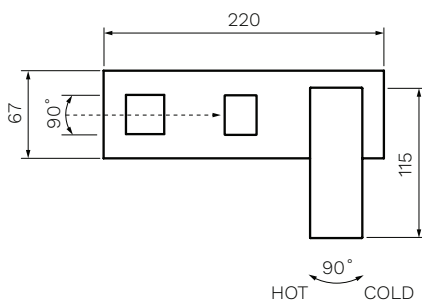

Blade Wall Mixer 2-Way Diverter with Hand Shower

Product Code: EB.04-D2Q-A

Polished Chrome

- Colour & Finish** — Chrome Polished
- Material** — Brass / Stainless Steel
- Dimensions** — 220 x 3 x 125mm
- Operation** — Tilt and Turn / Progressive
- Diverter** — 2 Way
- Features** — Backplate, Diverter Mixer, Hand shower and hose, Female support union
- WELS** — 3 STAR 9.0L/min
- Warranty** — 12 Months (Conditions Apply)