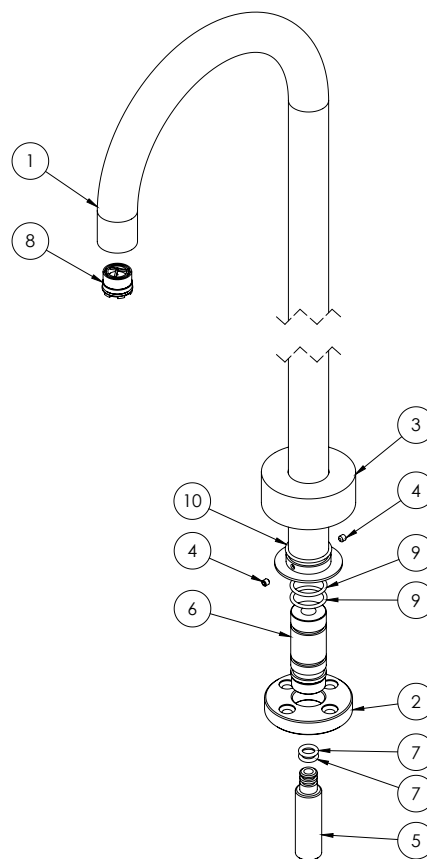

### PARTS LIST

1. SPOUT
2. MOUNT PLATE
3. DRESS PLATE
4. GRUB SCREW M5X5MM
5. THREADED TAIL
6. HOB SPIGOT
7. O-RING 10X3.0MM
8. AERATOR MAX FLOW
9. O-RING 24X2.75MM
10. O-RING 32X2.5MM