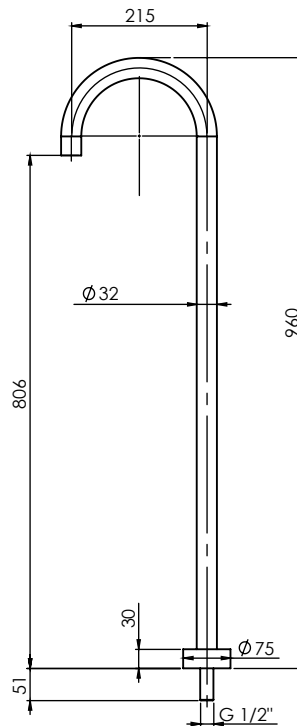

PHOENIX

SPECIFICATIONS

VIVID

FLOOR MOUNTED BATH OUTLET 940MM

PRODUCT CODE:	V819 MB
FINISH:	MATTE BLACK
WELS:	N/A

INFORMATION:

TEMPERATURE RATING:	MIN 1° - MAX 75°
PRESSURE RATING:	MIN 150 kPa - MAX 500 kPa

AVAILABLE IN:

FOR MORE INFORMATION VISIT
www.phoenixtapware.com.au

PLEASE [CLICK HERE](#) TO VIEW FULL WARRANTY

While we aim to ensure the specifications shown are correct at time of printing, Phoenix Tapware reserves the right to make modifications without prior notice. Always use the physical product measurements for mark-ups and roughing-in as the line drawing shown may differ from the actual product over time. All measurements are shown in millimetres.

www.phoenixtapware.com.au
03 9780 4200