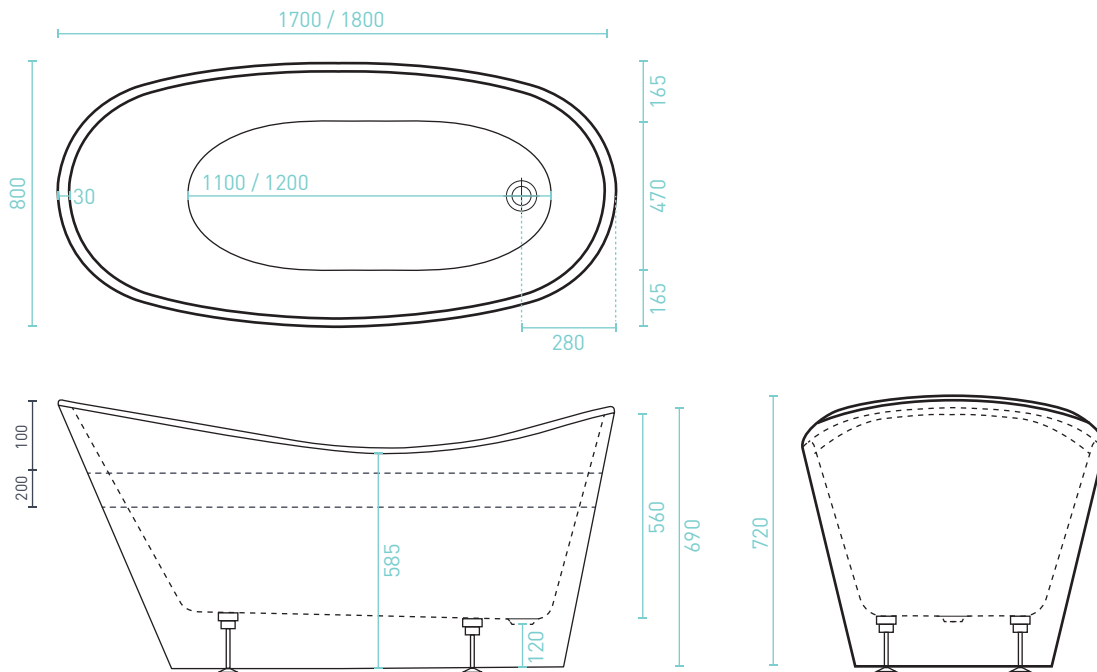

YOUR NEAREST PLUBING PLUS STORE IS:

Please refer to the Store Finder section at plumbingplus.com.au to locate your nearest store.

Dimensions are nominal & subject to manufacturing tolerances of +/- 5mm. Decina reserves the right to amend specifications without notice. Please confirm all particulars with your sales consultant prior to purchase or call 1300 DECINA. *Warranty T&C's apply & can be viewed at decina.com.au

Supplied exclusively to PLUMBING PLUS stores by DECINA BATHROOMWARE Pty Ltd ABN 39845 084 033