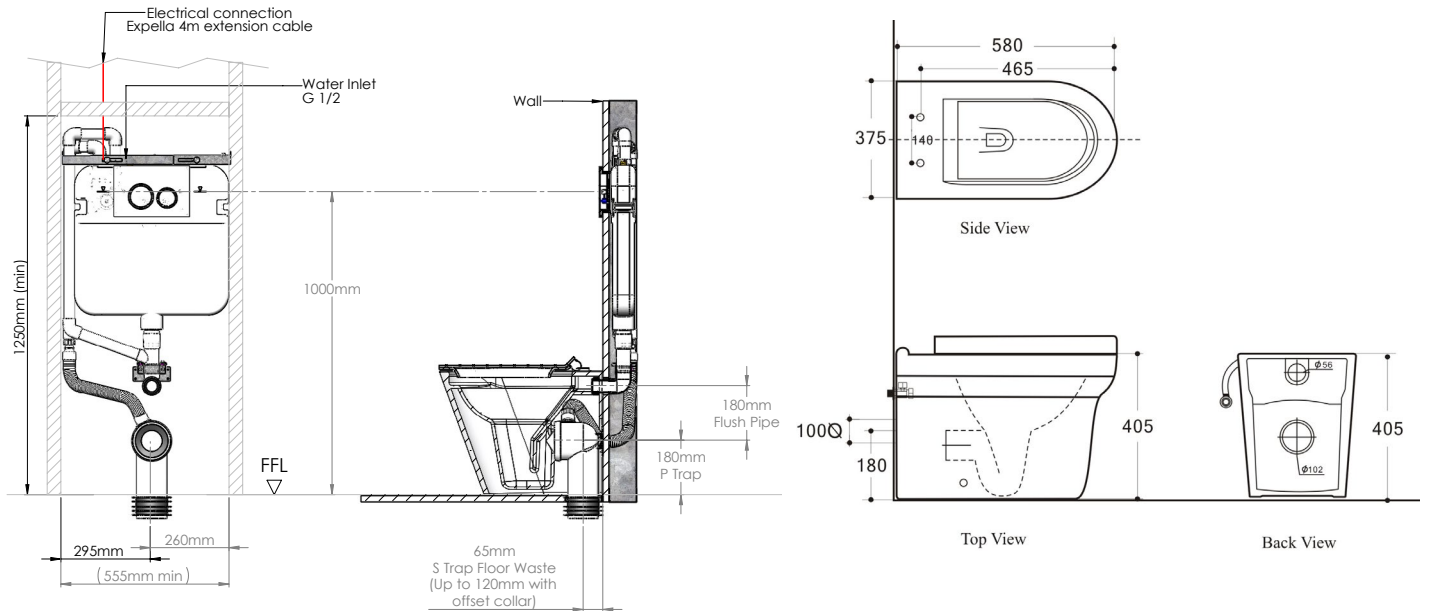

The Milu Odourless range is manufactured in high quality vitreous china and incorporates rimless flush technology, making the toilets easy to clean and maintain.

PRODUCT SPECIFICATIONS

Recommended use	Domestic, hotel, commercial
Water rating	WELS 4 Star at 4.5L flush and 3L flush. LIC. 1848
Compliance	Complies with Australian Standards - AS1172.1, AS1172.2, ATSS200.425.425:2009
Fixing	Toilet pan screwed and silicone to floor
Rim configuration	Rimless
Trap configuration	Universal
Material	Vitreous china
Seat	Soft close, quick release
Water inlet	Top left
Power supply	12 volt, 1.5amp (transformer provided).
Fan	Expella OCD

	 Round black	 Round chrome	 Round white
Flush plate options	 Soft black	 Soft chrome	 Soft white
	 Square black	 Square chrome	 Square white

CLASSICO

In-wall, floor mounted
odourless toilet suite

DIMENSIONS AND SET-OUT (all measurement specified in millimetres)