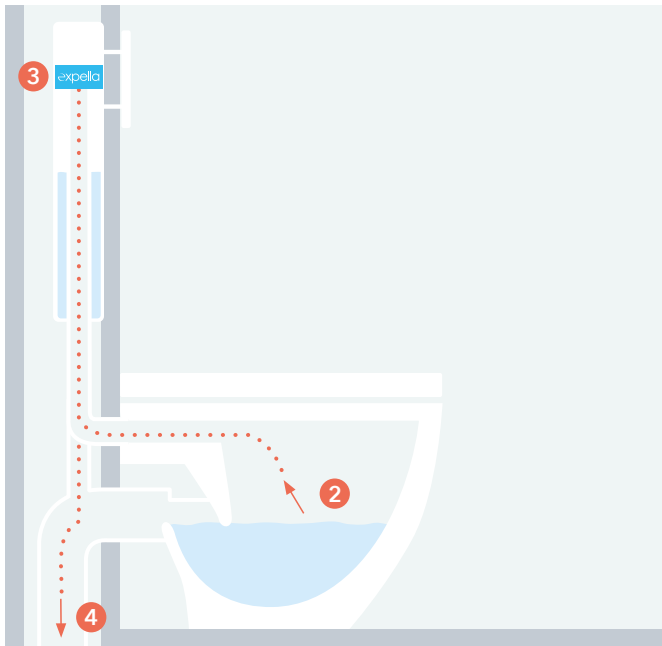

	 Round black	 Round chrome	 Round white
Flush plate options	 Soft black	 Soft chrome	 Soft white
	 Square black	 Square chrome	 Square white

CLASSICO

In-wall, floor mounted
odourless toilet suite

DIMENSIONS AND SET-OUT (all measurement specified in millimetres)

HOW IT WORKS

- 1 Expella's patented Odour Control Device (OCD) is hidden inside the cistern, it is activated by either a:
 - Light switch*
 - Manual switch*
 - Automatic sensor switch.*
- 2 The OCD contains an in-built extraction fan that draws odours from the bowl through the flush pipe.
- 3 Odours pass through the OCD, opening a non return valve that prevents odours returning.
- 4 Odours are discharged to the sewer.