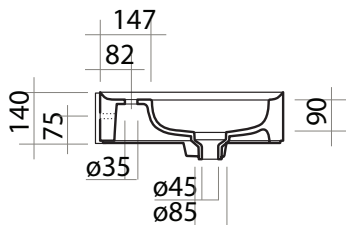

## Cameo 900 x 500 Wall Basin NTH

**Product Code:** VA340/S (White/Gloss), VA340/S.01 (White/Matt), VA340/S.02 (Black/Gloss), VA340/S.22 (Black/Matt), VA340/S.91 (Nuvola/Matt)

The striking yet delicate styling of the Cameo collection, designed by Prospero Rasulo, is distinguished by the perimeter of the basin tops – a visual element that will frame associated items such as tapware and toiletries.

### Specifications

- Colour / Finish** — White / Gloss, White / Matt, Black / Gloss, Black / Matt, Nuvola / Matt
- Material** — Ceramic
- Tap Holes** — No Tap Hole
- Waste Outlet** — Supplied with 32mm Clic Clac Plug & Waste with matching square ceramic cover
- W x D x H** — 904 x 509 x 140mm
- Fixings** — Wall fixing bolts supplied (WFB100)
- Bowl Capacity** — 11 Litres
- Warranty** — 10 years