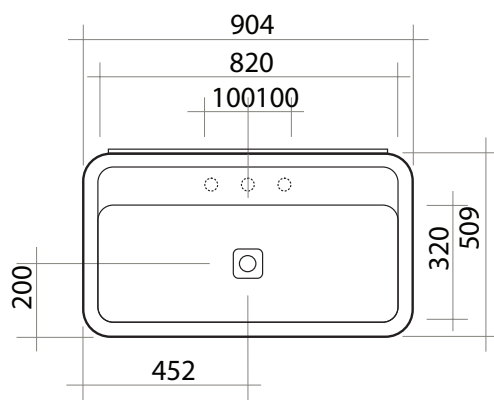

## Cameo 900 x 500 Wall Basin NTH

**Product Code:** VA340/S (White/Gloss), VA340/S.01 (White/Matt), VA340/S.02 (Black/Gloss), VA340/S.22 (Black/Matt), VA340/S.91 (Nuvola/Matt)

The striking yet delicate styling of the Cameo collection, designed by Prospero Rasulo, is distinguished by the perimeter of the basin tops – a visual element that will frame associated items such as tapware and toiletries.

### Specifications

- Colour / Finish** — White / Gloss, White / Matt, Black / Gloss, Black / Matt, Nuvola / Matt
- Material** — Ceramic
- Tap Holes** — No Tap Hole
- Waste Outlet** — Supplied with 32mm Clic Clac Plug & Waste with matching square ceramic cover
- W x D x H** — 904 x 509 x 140mm
- Fixings** — Wall fixing bolts supplied (WFB100)
- Bowl Capacity** — 11 Litres
- Warranty** — 10 years