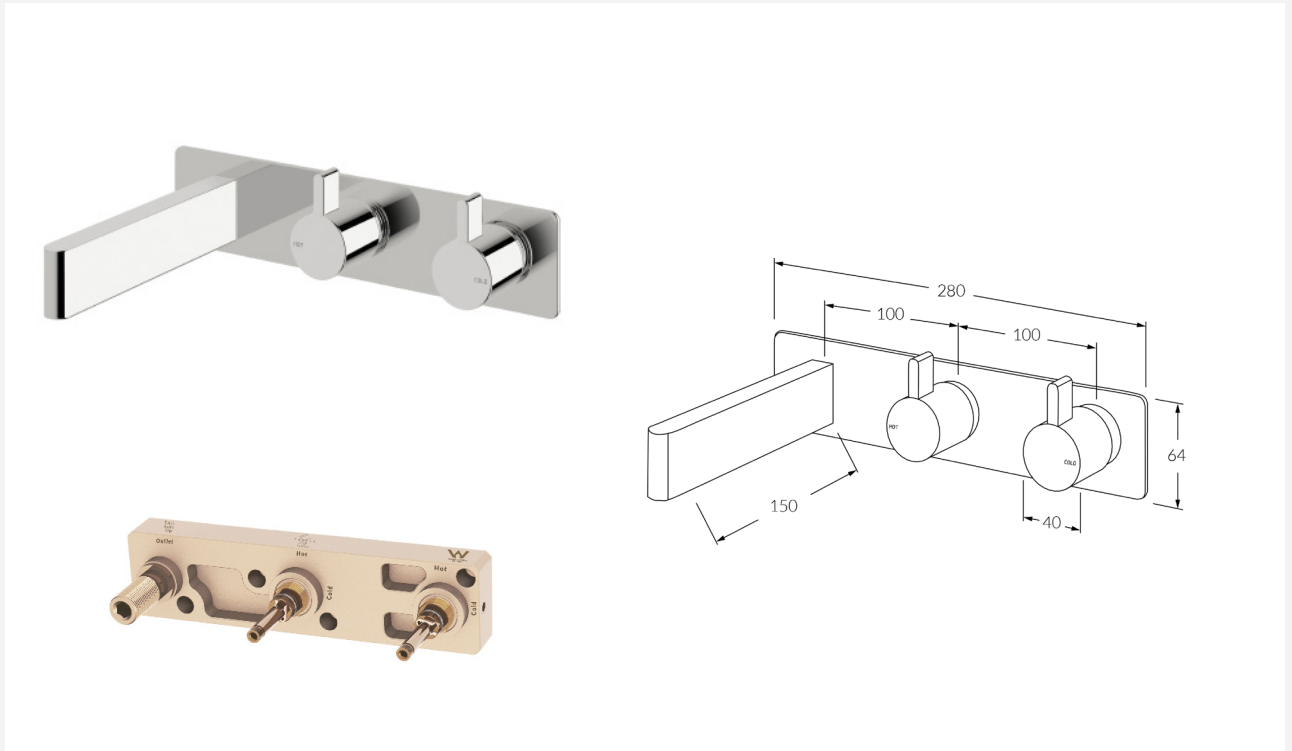

INFORMATION SHEET

Calibre Wall Basin Hostess System 150mm

Product code: CWBHS150RH Available Option: Right hand operation
 CWBHS150LH Available Option: Left hand operation

FEATURING THE SUSSEX MASTERFIT

A new innovative all-in-one plumbing unit that simplifies the installation process for tapware and outlet combinations.

- Made in Australia from high quality solid brass
- Precision engineered to Australian Standards
- Significant savings in Cost, Labour and Time
- Easy to install
- Spindles, outlets and backplates fit perfectly every time
- Standards ½" BSP connections for plumbing fittings
- Tapware fully serviceable after installation
- Generous tolerance for wall cover thicknesses