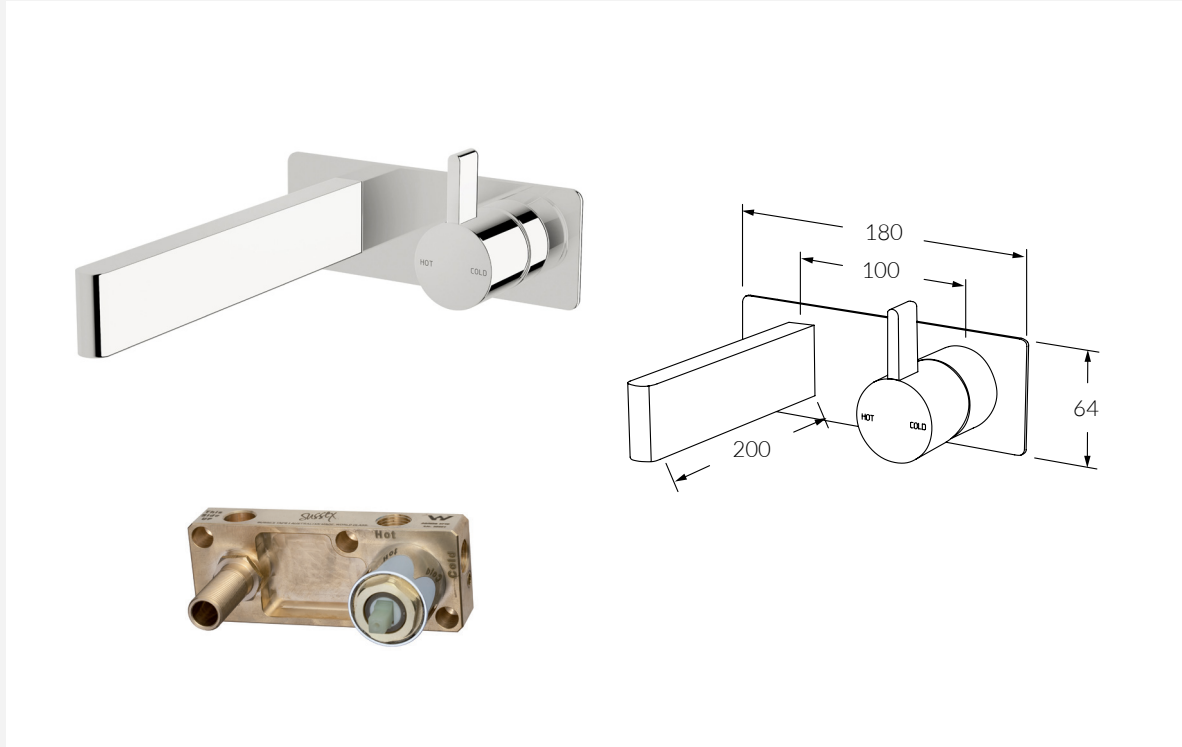

INFORMATION SHEET

Calibre Wall Basin Mixer Outlet System

Product code: CWBMS200RH Available options: Right hand operation
 CWBMS200LH Left hand operation

FEATURING THE SUSSEX MASTERFIT

A new innovative all-in-one plumbing unit that simplifies the installation process of mixer and outlet combinations.

- Made in Australia from high quality solid brass
- Precision engineered to Australian Standards
- Significant savings in Cost, Labour and Time
- Easy to install
- Mixers, outlets and backplates fit perfectly every time
- Standards 1/2" BSP connections for plumbing fittings
- Simultaneous use of two outlets
- Mixer cartridges fully serviceable after installation
- Generous tolerance for wall cover thicknesses