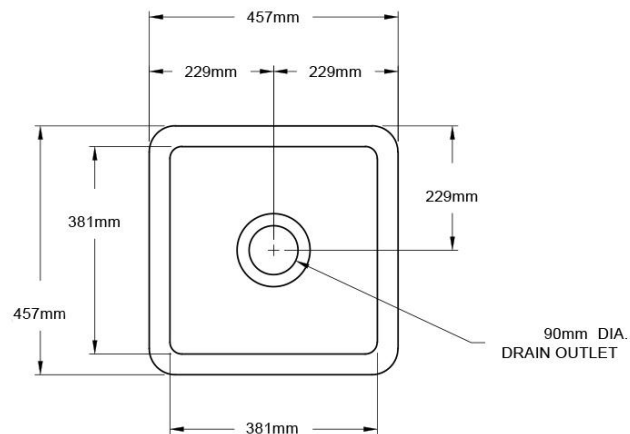

Product Spec

16 MCPHERSON ROAD, SMEATON GRANGE, NSW 2567
EMAIL SALES@TURNERHASTINGS.COM.AU

WWW.TURNERHASTINGS.COM.AU