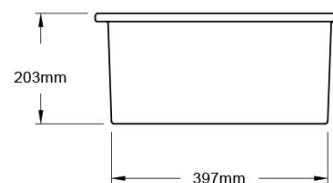

Product Spec

16 MCPHERSON ROAD, SMEATON GRANGE, NSW 2567
EMAIL SALES@TURNERHASTINGS.COM.AU

WWW.TURNERHASTINGS.COM.AU