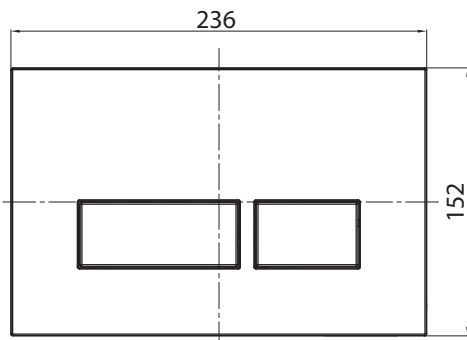

Blade Push Panel

Product Code: PA231 (Chrome), PA232 (Satin Vivo), PA233 (Chrome/Satin Chrome), PA234 (Matt Black), PA235 (Gloss White), PA237 (Satin Gold)

Blade rectangular push button & panel set comes in six different finishes, which can be matched with any pan to suit the look of your bathroom. They can be installed on the wall above the toilet, on a benchtop or counter. Quick and easy release system, allows for efficient servicing of the cistern components.

Specifications

- **Colour** — Chrome (PA321), Satin Vivo (PA232), Chrome/Satin Vivo (PA233), Matt Black (PA234), Gloss White (PA235)
- **Material** — ABS plastic
- **Operation** — Mechanical
- **Location** — Wall or Benchtop installation
- **Warranty** — 1 year parts & labour
- **Installation** — Refer to detailed instructions in packaging
  Suitable for board up to 40mm thick.
- **Compatible Cisterns** — PA110: Slim Concealed Cistern
  PA120: Slim Concealed Cistern with Frame
  PA130: Low Level Concealed Cistern
  PA140: Low Level Concealed Cistern with Frame
  PA135: Adjustable Low Level Concealed Cistern

PARISI