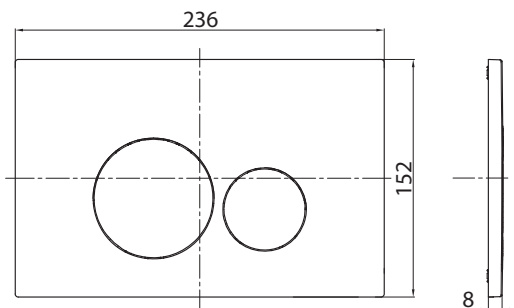

## Tondo Push Panel

**Product Code: PA221 (Chrome), PA222 (Satin Vivo), PA223 (Satin Chrome), PA224 MAtt Black), PA225 (Gloss White), PA227 (Satin Gold)**

Tondo round push button & panel set comes in five different finishes, which can be matched with any pan to suit the look of your bathroom. They can be installed on the wall above the toilet, on a benchtop or counter. With the remote button option, buttons can also be mounted up to 4m away from the cistern. Quick and easy release system, allows for efficient servicing of the cistern components.

### Specifications

- Colour** — Chrome (PA221), Satin Vivo (PA222), Chrome Satin Vivo (PA223), Matt Black (PA224), Gloss White (PA225), Gold Satin (PA227)
- Material** — ABS plastic
- Operation** — Mechanical
- Location** — Wall or Benchtop installation
- Warranty** — 1 year parts & labour
- Installation** — Refer to detailed instructions in packaging  
Suitable for board up to 40mm thick.
- Compatible Cisterns** — PA110: Slim Concealed Cistern  
PA120: Slim Concealed Cistern with Frame  
PA130: Low Level Concealed Cistern  
PA140: Low Level Concealed Cistern with Frame  
PA135: Adjustable Low Level Concealed Cistern