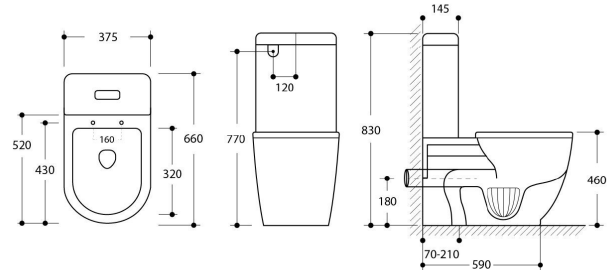

Narva Comfort Height Rimless Close Coupled Back to Wall Toilet Suite with Soft Close Quick Release Seat

TRADITIONAL & HAMPTONS STYLE SPECIALISTS

BATHROOM | KITCHEN | LAUNDRY

Specifications

- Finish: Gloss White Ceramic
- Seat: Quick release, soft close, duroplast.
- Universal S or P trap (90° Adjustable pan bend included).
- WELS rating: 4 Star (4.5/3L) (R:L03047)
- Watermark Approved to Australian Standards
- Complies to ambulant/comfort height when thick seat is installed
- Waste set out: Variable 70mm to 210mm. Larger set out available up to 260mm when the 3-piece pan bend (code: APB350) is purchased.
- Water supply: Universal back or bottom (left or right)

Product Options

NA100RBTW-N: Narva Rimless Wall Faced Toilet Suite with Soft Close Quick Release THIN Toilet Seat

NA100RBTW-K: Narva Rimless Wall Faced Toilet with Soft Close Quick Release THICK Toilet Seat