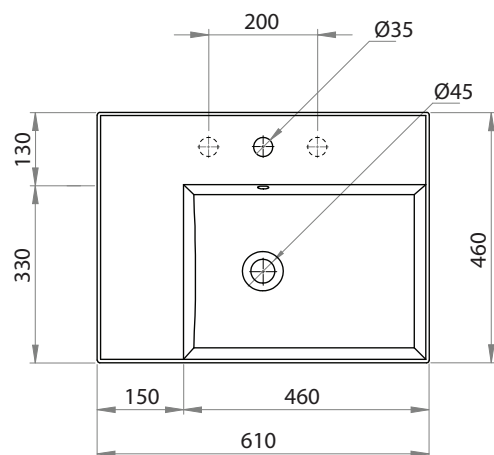

## Twenty 60 Right Bowl Wall Basin

Product Code: TC20620/S (NTH), TC20621/S (1TH), TC20623/S (3TH)

The Twenty collection of luxury basins embody sleek and precise styling. Crisp planes, thin walls and a perimeter that elegantly frames the basin tops, combine to present feature pieces that are distinctive while not being bulky. Four configurations are available; full bowl, centre bowl with side shelves, right or left hand bowl with side shelf.

### Specifications

Colour / Finish	—	White / Gloss
Material	—	Vitreous China
Bowl Capacity	—	6L to Overflow
Tap Holes	—	0, 1 or 3
Overflow	—	Integral
Waste Outlet	—	32mm Overflow Plug & Waste to be ordered separately (TA3240 or TA4032)
W x D x H	—	610 x 460 x 125mm
Fixings	—	Wall fixing bolts supplied (WFB100)
Warranty	—	10 years