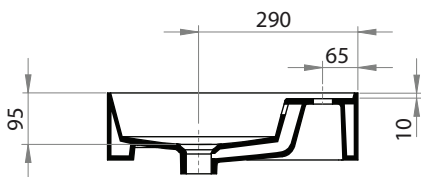

## Twenty 60 Right Bowl Wall Basin

Product Code: TC20620/S (NTH), TC20621/S (1TH), TC20623/S (3TH)

The Twenty collection of luxury basins embody sleek and precise styling. Crisp planes, thin walls and a perimeter that elegantly frames the basin tops, combine to present feature pieces that are distinctive while not being bulky. Four configurations are available; full bowl, centre bowl with side shelves, right or left hand bowl with side shelf.

### Specifications

Colour / Finish	—	White / Gloss
Material	—	Vitreous China
Bowl Capacity	—	6L to Overflow
Tap Holes	—	0, 1 or 3
Overflow	—	Integral
Waste Outlet	—	32mm Overflow Plug & Waste to be ordered separately (TA3240 or TA4032)
W x D x H	—	610 x 460 x 125mm
Fixings	—	Wall fixing bolts supplied (WFB100)
Warranty	—	10 years