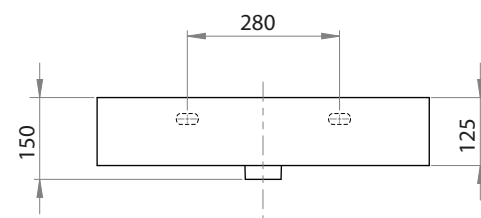

## Twenty 60 Right Bowl Wall Basin

Product Code: TC20620/S (NTH), TC20621/S (1TH), TC20623/S (3TH)

The Twenty collection of luxury basins embody sleek and precise styling. Crisp planes, thin walls and a perimeter that elegantly frames the basin tops, combine to present feature pieces that are distinctive while not being bulky. Four configurations are available; full bowl, centre bowl with side shelves, right or left hand bowl with side shelf.

### Specifications

Colour / Finish	—	White / Gloss
Material	—	Vitreous China
Bowl Capacity	—	6L to Overflow
Tap Holes	—	0, 1 or 3
Overflow	—	Integral
Waste Outlet	—	32mm Overflow Plug & Waste to be ordered separately (TA3240 or TA4032)
W x D x H	—	610 x 460 x 125mm
Fixings	—	Wall fixing bolts supplied (WFB100)
Warranty	—	10 years