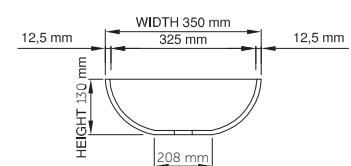

thin-edge

Price: \$ 590.00
 Size (l) x (w) x (h): 550mm x 350mm x 130mm
 Top to waste: 114mm
 Overflow: No overflow
 Material: DADOquartz®
 Finish: Matte / Satin
 Mounting: Counter-top / Under-mount

Base dimensions: 408mm x 208mm
 Edge width: 10mm
 Waste diameter: 40mm - fits Bespoke plug
 Weight: 10kg

Shipping information

Packing dimensions: 600mm x 400mm x 140mm
 Shipping mass: 12kg