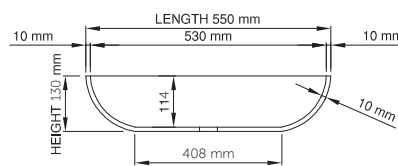

thin-edge

Price: \$ 590.00
 Size (l) x (w) x (h): 550mm x 350mm x 130mm
 Top to waste: 114mm
 Overflow: No overflow
 Material: DADOquartz®
 Finish: Matte / Satin
 Mounting: Counter-top / Under-mount

Base dimensions: 408mm x 208mm
 Edge width: 10mm
 Waste diameter: 40mm - fits Bespoke plug
 Weight: 10kg

Shipping information

Packing dimensions: 600mm x 400mm x 140mm
 Shipping mass: 12kg