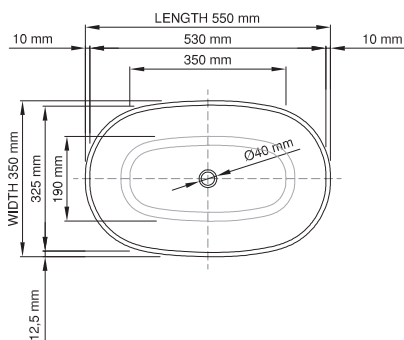

thin-edge

Price: \$ 590.00
 Size (l) x (w) x (h): 550mm x 350mm x 130mm
 Top to waste: 114mm
 Overflow: No overflow
 Material: DADOquartz®
 Finish: Matte / Satin
 Mounting: Counter-top / Under-mount

Base dimensions: 408mm x 208mm
 Edge width: 10mm
 Waste diameter: 40mm - fits Bespoke plug
 Weight: 10kg

Shipping information

Packing dimensions: 600mm x 400mm x 140mm
 Shipping mass: 12kg