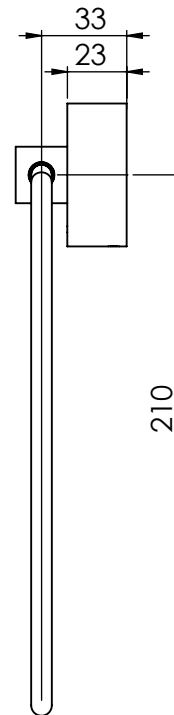

PHOENIX

VIVID

HAND TOWEL RING

PRODUCT CODE: VA893 CHR
 FINISH: CHROME
 WELS: N/A

MAINTENANCE AND CARE:

- All surfaces should be cleaned with mild liquid detergent or soap and water.
- Do not use cream cleaners or citrus based cleaning products, as they are abrasive.
- Use of unsuitable cleaning agents may damage the surface. Any damage caused in this way will not be covered by warranty.

AVAILABLE IN:

CHROME

FOR MORE INFORMATION VISIT
www.phoenixtapware.com.au

PLEASE [CLICK HERE](#) TO VIEW FULL WARRANTY

While we aim to ensure the specifications shown are correct at time of printing, Phoenix Tapware reserves the right to make modifications without prior notice. Always use the physical product measurements for mark-ups and roughing-in as the line drawing shown may differ from the actual product over time. All measurements are shown in millimetres.