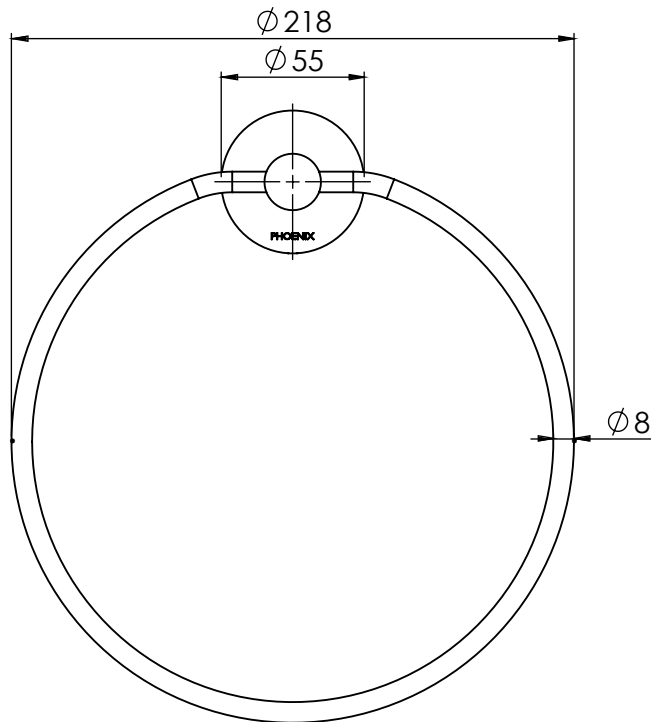

PHOENIX

VIVID

HAND TOWEL RING

PRODUCT CODE: VA893 CHR
 FINISH: CHROME
 WELS: N/A

MAINTENANCE AND CARE:

- All surfaces should be cleaned with mild liquid detergent or soap and water.
- Do not use cream cleaners or citrus based cleaning products, as they are abrasive.
- Use of unsuitable cleaning agents may damage the surface. Any damage caused in this way will not be covered by warranty.

AVAILABLE IN:

CHROME

FOR MORE INFORMATION VISIT
www.phoenixtapware.com.au

PLEASE [CLICK HERE](#) TO VIEW FULL WARRANTY

While we aim to ensure the specifications shown are correct at time of printing, Phoenix Tapware reserves the right to make modifications without prior notice. Always use the physical product measurements for mark-ups and roughing-in as the line drawing shown may differ from the actual product over time. All measurements are shown in millimetres.