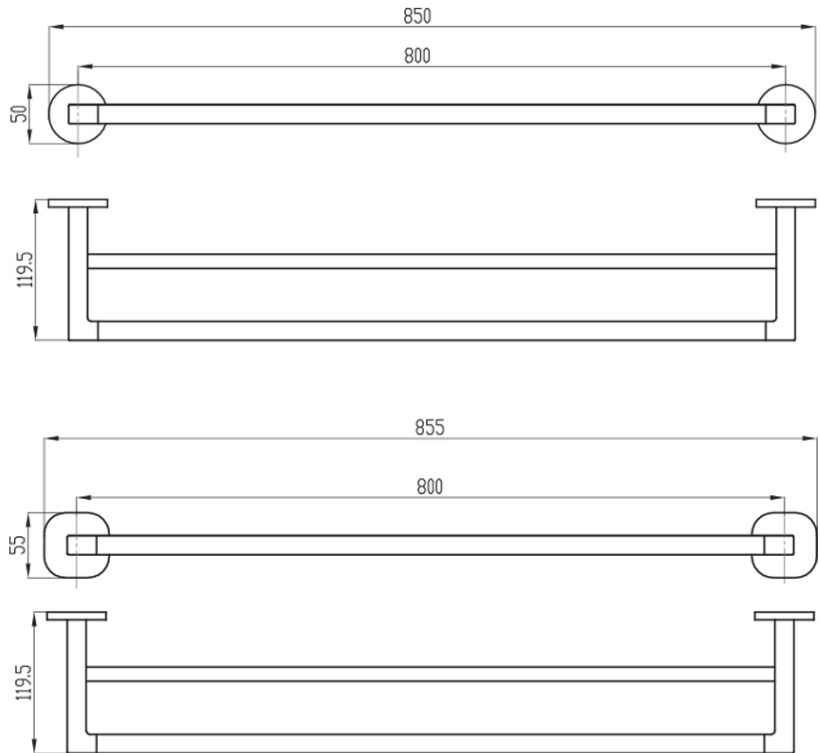

Architectura 800mm Dbl Towel Rail

Brushed Gold

Product Image

Product Details

Code: TVA1552385
Brand: Villeroy & Boch
Range: Architectura
Warranty: *

Includes Round & Soft Square Flanges

Additional Features

Technical Specification

Required Product

Recommended Products

Additional Notes

- Round Backing Flange & Soft Square Backing Flange included
- Triple Fixing

*Please visit argentaust.com.au/warranty to view the full warranty

Note: All dimensions are in millimetres and are subject to normal manufacturing variations. Always use the physical product measurements for cut-outs and rough-ins as the technical details shown may differ from the actual product. Use acetic cured silicone sealant. Do not use epoxy type adhesives. Clean with damp cloth. Do not use abrasive cleaners, liquids or pastes.