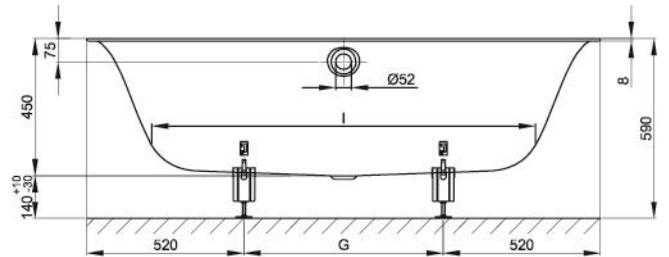

BETTE LUX BATH

Product Image

Technical Specification

dimension	A	B	G	I	K	article no.	Volume
170 x 75 x 45 cm	1700	750	660	1270	507	3440	156 litre
180 x 80 x 45 cm	1800	800	760	1345	545	3441	185 litre
190 x 90 x 45 cm	1900	900	860	1420	615	3442	234 litre

all above measurements in mm.

Code / Description

BetteLux Rectangular Bath

<b>B3440WOB</b>	1700 x 750mm
<b>B3440WFB</b>	1700 x 750mm with Bath Filler
<b>B3441WOB</b>	1800 x 800mm
<b>B3441WFB</b>	1800 x 800mm with Bath Filler

Additional Information

- Includes Waste Overflow Combination
- Optional Bath Feet – Code B23-1500
- Available with optional integrated Bath Filler
- For Bath filler Water Supply Rough-In a mixer (or similar) should be located close to the bath filler. The mixed water supply outlet feed should be roughed-in within 450mm of the bath filler.