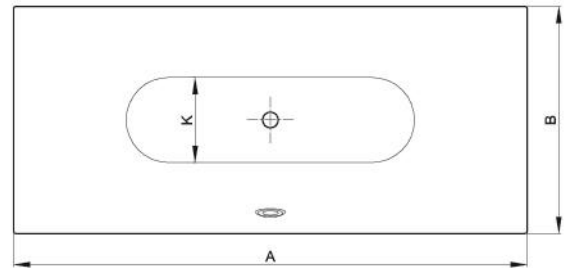

BETTE LUX BATH

Product Image

Technical Specification

dimension	A	B	G	I	K	article no.	Volume
170 x 75 x 45 cm	1700	750	660	1270	507	3440	156 litre
180 x 80 x 45 cm	1800	800	760	1345	545	3441	185 litre
190 x 90 x 45 cm	1900	900	860	1420	615	3442	234 litre

all above measurements in mm.

Code / Description

BetteLux Rectangular Bath

<b>B3440WOB</b>	1700 x 750mm
<b>B3440WFB</b>	1700 x 750mm with Bath Filler
<b>B3441WOB</b>	1800 x 800mm
<b>B3441WFB</b>	1800 x 800mm with Bath Filler

Additional Information

- Includes Waste Overflow Combination
- Optional Bath Feet – Code B23-1500
- Available with optional integrated Bath Filler
- For Bath filler Water Supply Rough-In a mixer (or similar) should be located close to the bath filler. The mixed water supply outlet feed should be roughed-in within 450mm of the bath filler.