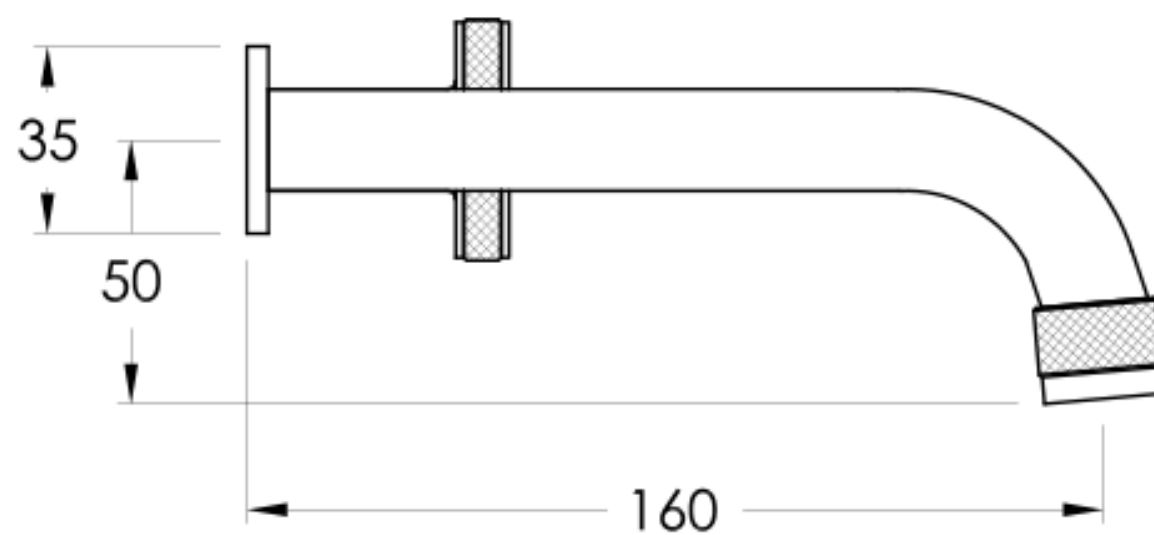

Brodware

YOKATO DISC

1.9305.02.6.XX

XX Indicates finish
 Manufacturing engineers of quality commercial and residential fittings
 Dimensions subjects to change without notice. All dimensions are approximate
 Copyright © Brodware Pty Ltd 2018. www.brodware.com