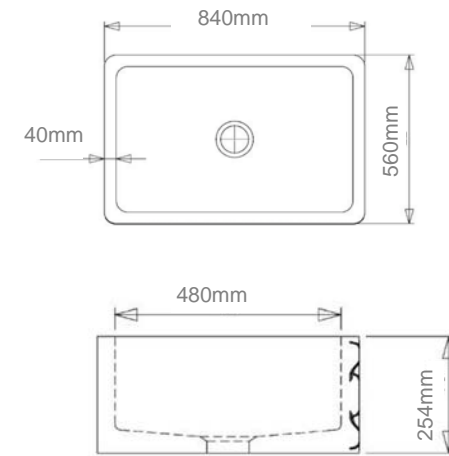

FINISH

MATTE (HONED)

CODE

KTA1000

LENGTH

840

WIDTH

560

HIGHT

254

WASTE

114

DIMENSIONS ARE IN MM

SIDE VIEW

M A M O 