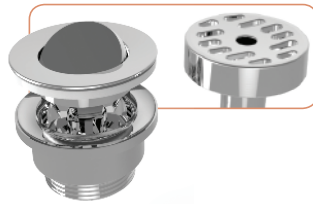

Pembroke 52

DU-PEM-52-IO

Special Options/Sonderoptionen/Options spéciales/Opciones especiales/Opzioni speciali

Recommended: K24/K25

Internal overflow
Internem Überlauf
Trop-plein interne
Rebosadero integrado
Troppieno interno

K24