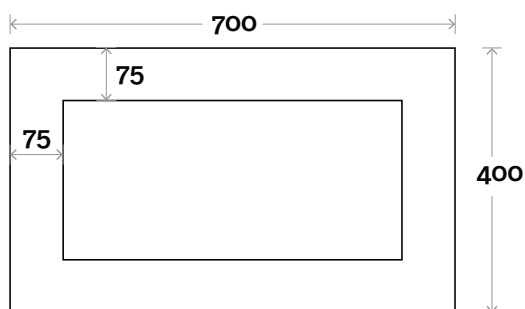

Colours Available

No Tint
Bronze Tint
Grey Tint

Notes:

LED option available

Base Mirror 900mm

Face

Protrusion

Wall mounting bracket