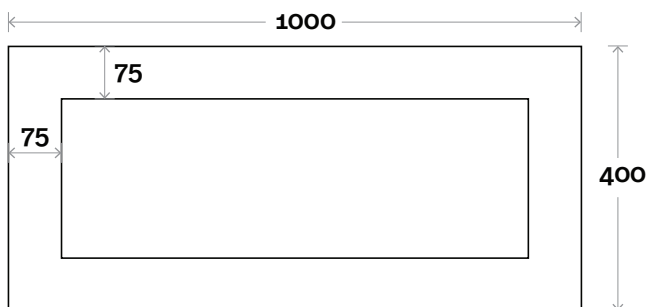

Protrusion

Wall mounting bracket