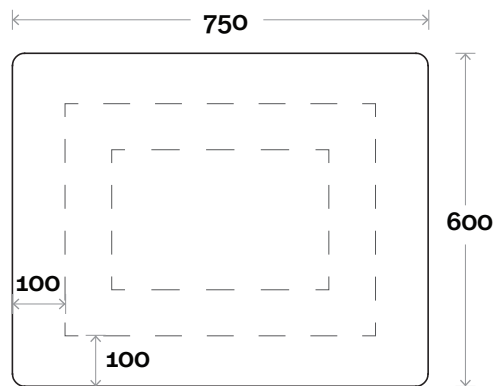

MARQUIS

Base Mirror

Base Mirror 750mm

Colours Available

No Tint
Bronze Tint
Grey Tint

Notes:

LED option available

Face