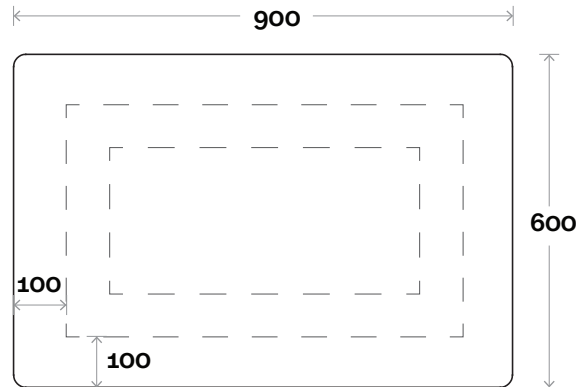

Colours Available

No Tint
Bronze Tint
Grey Tint

Notes:

LED option available

Base Mirror 900mm

Face

Protrusion

Wall mounting bracket