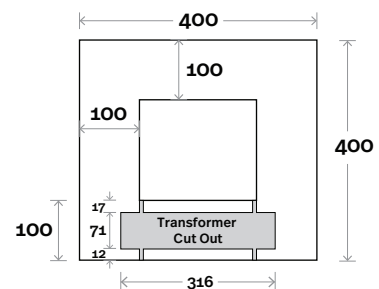

Protrusion

Wall mounting bracket

LED Wall mounting bracket

MARQUIS

Base Mirror

Base Mirror 750mm

Colours Available

No Tint
Bronze Tint
Grey Tint