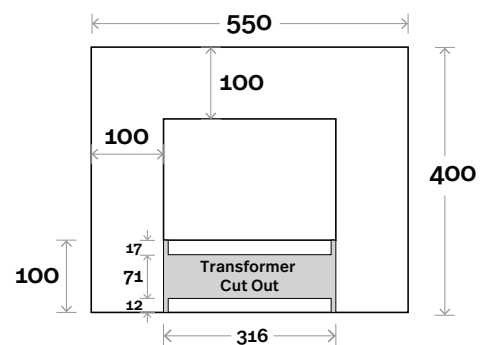

LED Wall mounting bracket