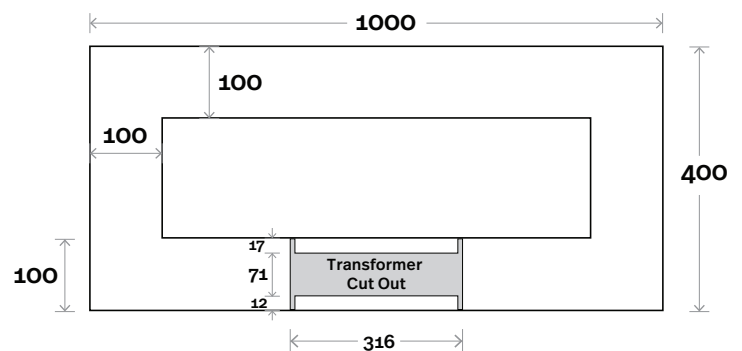

Face

Protrusion

Wall mounting bracket

LED Wall mounting bracket

Latest version 01/07/2020