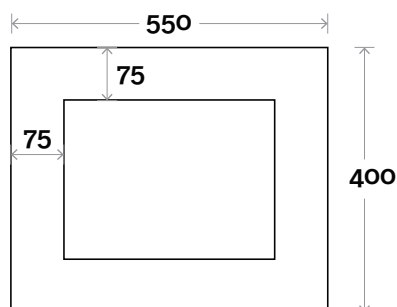

Protrusion

Wall mounting bracket