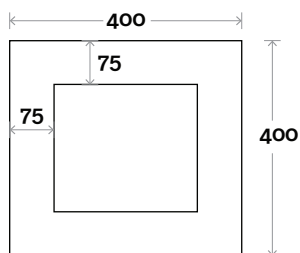

Protrusion

Wall mounting bracket

LED Wall mounting bracket

MARQUIS

Base Mirror

Base Mirror 750mm

Colours Available

No Tint
Bronze Tint
Grey Tint