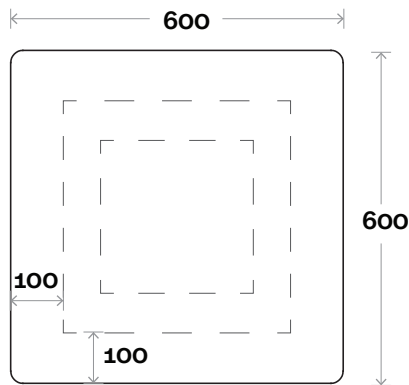

MARQUIS

Base Mirror

Base Mirror 600mm

Colours Available

No Tint
Bronze Tint
Grey Tint

Notes:

LED option available

Face

Protrusion

Wall mounting bracket

LED Wall mounting bracket

MARQUIS

Base Mirror

Base Mirror 750mm

Colours Available

No Tint
Bronze Tint
Grey Tint

Colours Available

No Tint
Bronze Tint
Grey Tint

Notes:

LED option available

Base Mirror 900mm

Face

Protrusion

Wall mounting bracket