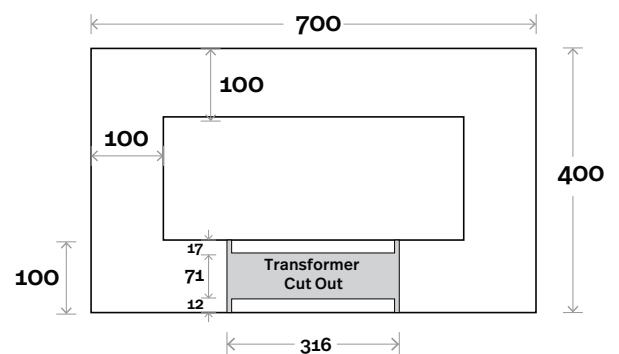

LED Wall mounting bracket