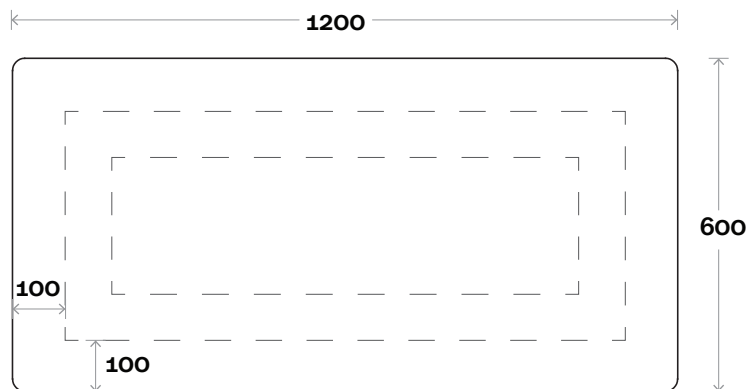

MARQUIS

Base Mirror

Colours Available

No Tint
Bronze Tint
Grey Tint

Notes:

LED option available

Base Mirror 1200mm

Face