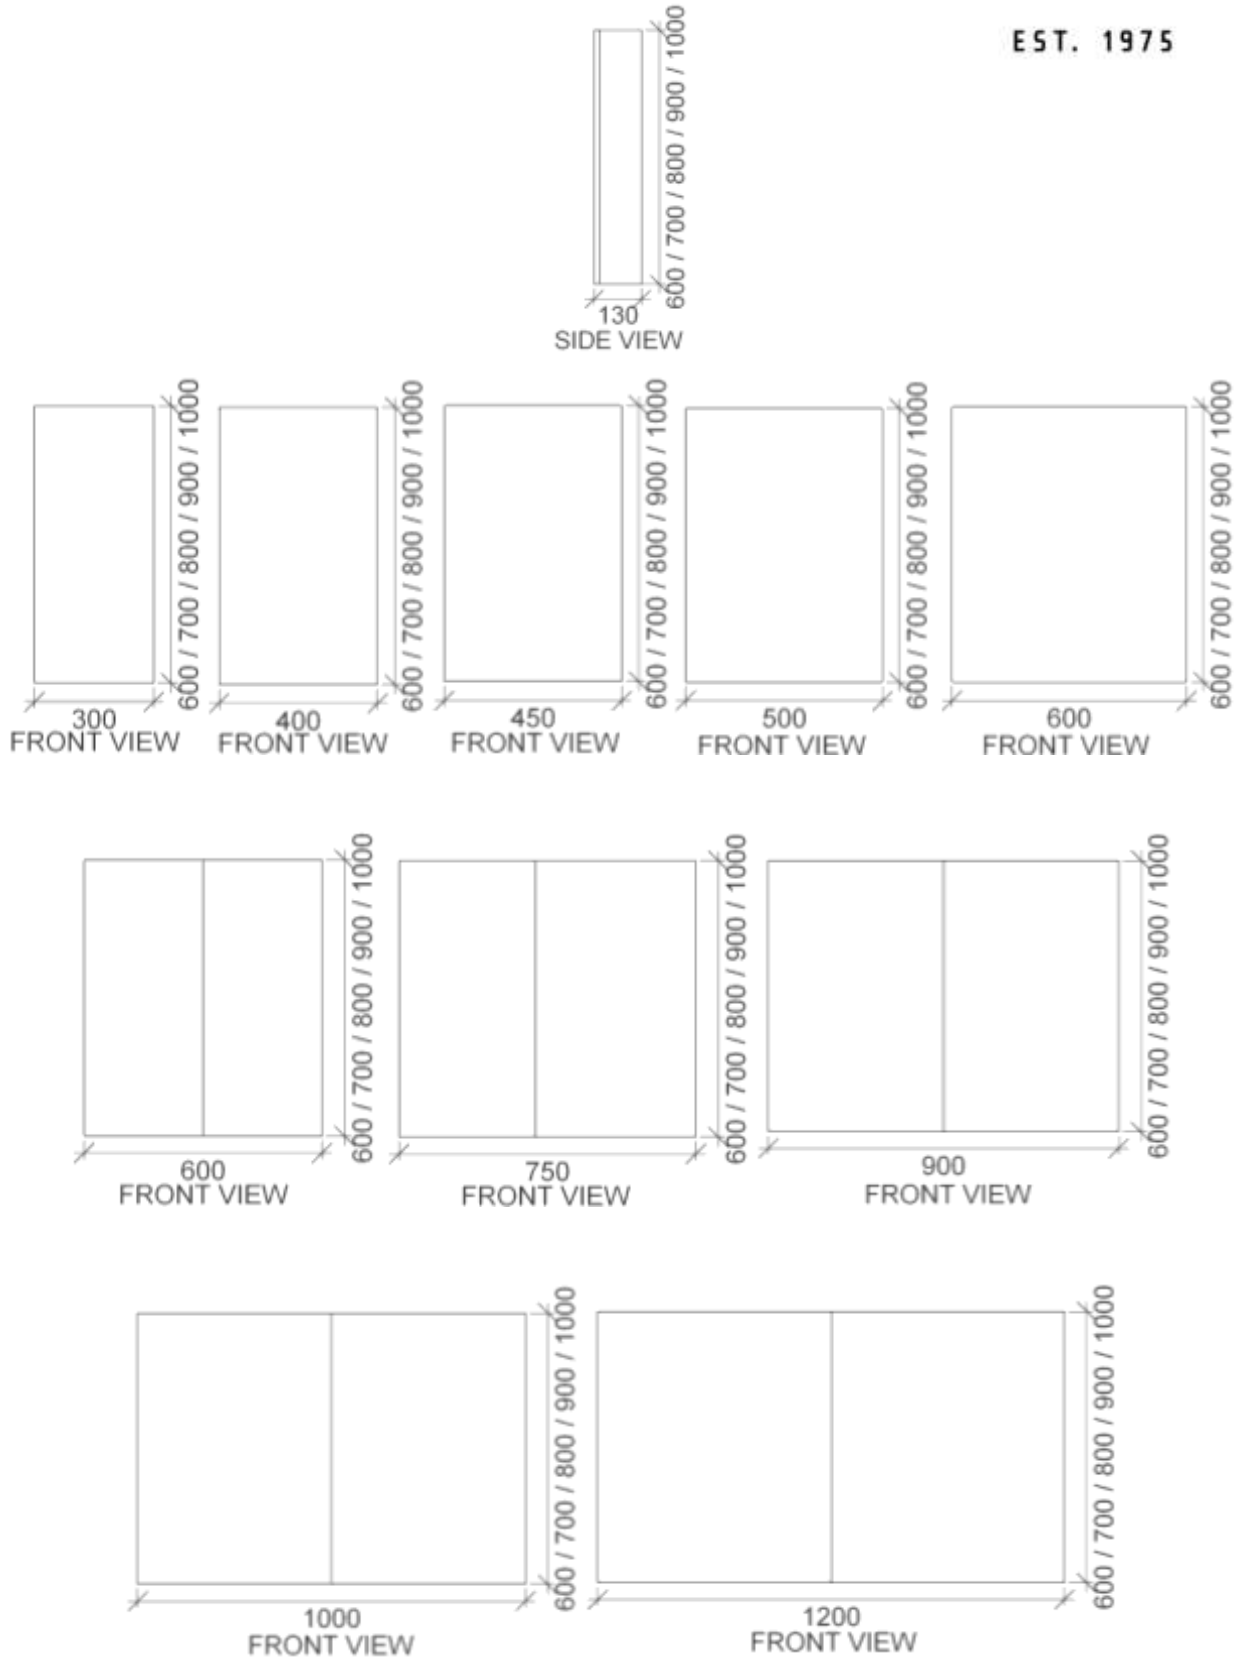

OVERLAY SPECS

RIFCO

EST. 1975

ALL SIZES SHOWN ARE NOMINAL & SHOULD BE CHECKED PRIOR TO INSTALLATION