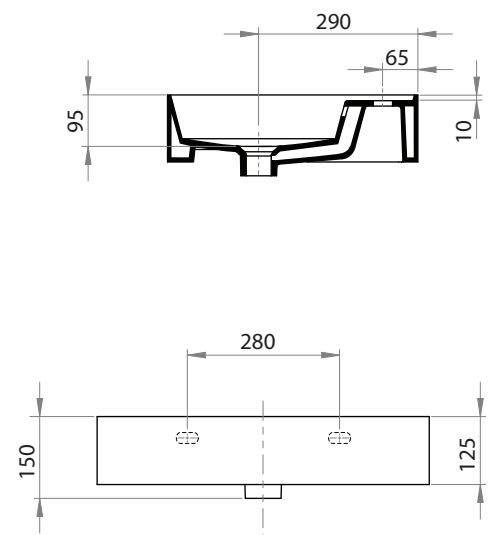

Twenty 60 Right Bowl Bench Basin

Product Code: TC20620 (NTH), TC20621 (1TH), TC20623 (3TH)

The Twenty collection of luxury basins embody sleek and precise styling. Crisp planes, thin walls and a perimeter that elegantly frames the basin tops, combine to present feature pieces that are distinctive while not being bulky. Four configurations are available; full bowl, centre bowl with side shelves, right or left hand bowl with side shelf.

Specifications

- Colour / Finish** — White / Gloss
- Material** — Vitreous China
- Bowl Capacity** — 6L to Overflow
- Tap Holes** — 0, 1 or 3
- Overflow** — Integral
- Waste Outlet** — 32mm Overflow Plug & Waste to be ordered separately (TA3240 or TA4032)
- W x D x H** — 610 x 460 x 125mm
- Installation** — This basin is not glazed at the rear, therefore, it is recommended that it be installed directly against the wall behind.
- Warranty** — 10 years