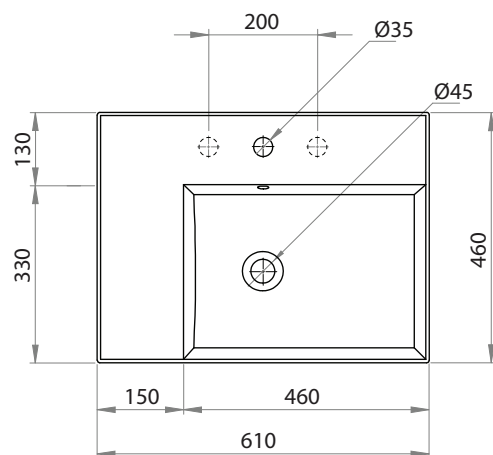

Twenty 60 Right Bowl Bench Basin

Product Code: TC20620 (NTH), TC20621 (1TH), TC20623 (3TH)

The Twenty collection of luxury basins embody sleek and precise styling. Crisp planes, thin walls and a perimeter that elegantly frames the basin tops, combine to present feature pieces that are distinctive while not being bulky. Four configurations are available; full bowl, centre bowl with side shelves, right or left hand bowl with side shelf.

Specifications

- Colour / Finish** — White / Gloss
- Material** — Vitreous China
- Bowl Capacity** — 6L to Overflow
- Tap Holes** — 0, 1 or 3
- Overflow** — Integral
- Waste Outlet** — 32mm Overflow Plug & Waste to be ordered separately (TA3240 or TA4032)
- W x D x H** — 610 x 460 x 125mm
- Installation** — This basin is not glazed at the rear, therefore, it is recommended that it be installed directly against the wall behind.
- Warranty** — 10 years