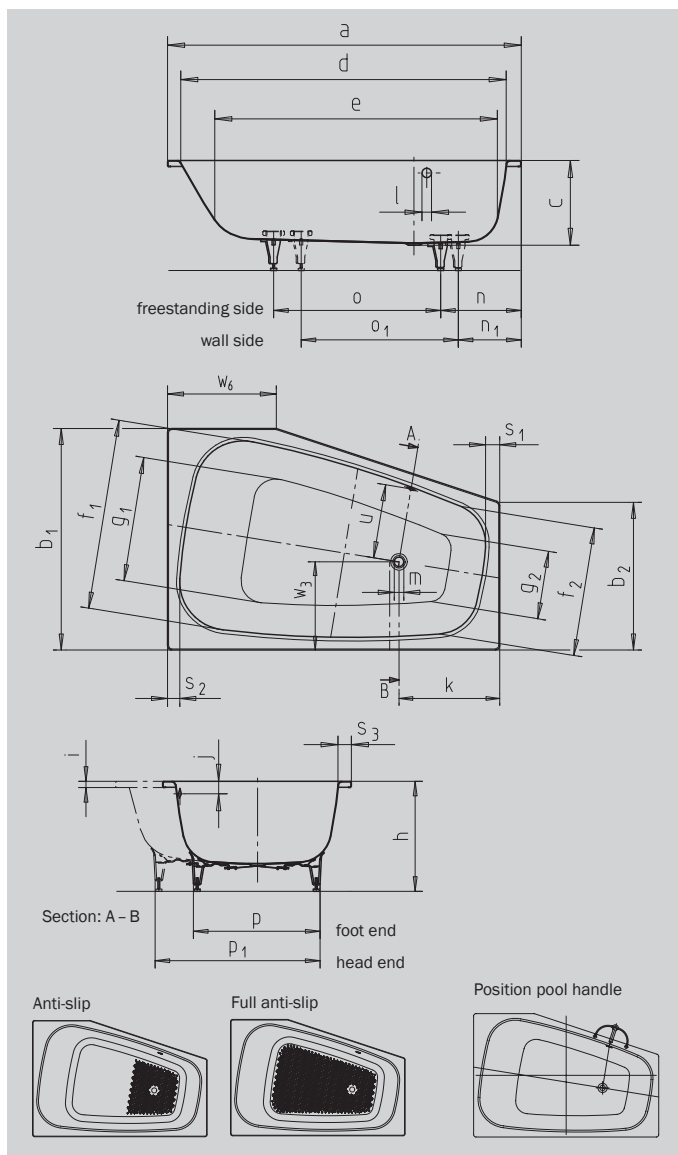

PLAZA DUO LEFT

- the spacious interior enables you to adopt a wide range of positions when bathing
- bathing with a friend: sit next to each other
- available as right or left-hand model
- made of Kaldewei steel enamel 3.5 mm
- **30 YEAR WARRANTY**

Model No.		192
External length	a	1800 mm
External width	b ₁ ; b ₂	1200; 800 mm
Depth	c	430 mm
Internal length (top)	d	1625 mm
Internal length (bottom)	e	1410 mm
Internal width (top)	f ₁ ; f ₂	1035; 700 mm
Internal width (bottom)	g ₁ ; g ₂	738; 370 mm
Height with feet	h	552-560 mm
Height of rim	i	32 mm
Distance top edge to centre of overflow hole	j	70 mm
Distance bath edge to centre of drain hole	k	545 mm
Diameter of overflow hole	l	52 mm
Diameter of drain hole	m	52 mm
Distance foot end of bath edge to centre of foot	n; n ₁	320; 410 mm
Distance between the feet	o; o ₁	800; 850 mm
Max. width of feet	p; p ₁	600; 880 mm
Width of rim (foot end; head end; lengthwise)	s ₁ ; s ₂ ; s ₃	74; 61; 66 mm
Distance between centre holes	u	409 mm
Distance bath (lengthwise) to drain hole	w ₃	478 mm
Side length	w ₆	590 mm
Water volume** in litres		273
Weight of the enamelled bath in kg		67
Anti-slip		473 x 386/562 mm
Full anti-slip		1031 x 386/700 mm

Note: The operational system may protrude on some whirl systems.
 Please refer to the Technical Information for Whirl Systems for further information.
 Subject to technical alterations, tolerances and errors. Similar illustration.
 ** 70 litres displacement on average.