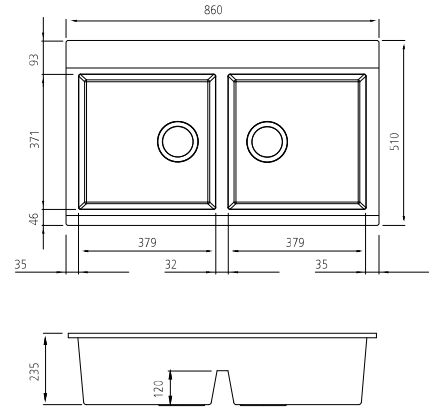

# Santorini

Italian made 

All dimensions in mm

### Specifications /

<b>Sink size</b>	860W x 510H mm
<b>Bowl size</b>	Main Bowl 3 379W x 371H x 235D / 33L Main Bowl 3 379W x 371H x 235D / 33L
<b>Construction</b>	Moulded granite
<b>Material</b>	80% granite and quartz particles and 20% acrylic
<b>Installation</b>	Topmount
<b>Fixings</b>	Available on request
<b>Min cabinet size</b>	900 mm
<b>Tap holes</b>	1 tap hole only
<b>Waste fittings</b>	2 x 90 mm basket wastes included
<b>Overflow</b>	Not available
<b>Carton size</b>	990 x 610 x 320 mm
<b>Weight</b>	19 kg
<b>Warranty</b>	Lifetime manufacturer's warranty (refer to <a href="http://oliveri.com.au">oliveri.com.au</a> )
<b>Maintenance and care instructions</b>	Clean the sink regularly with warm water, a liquid detergent and a soft cloth. Do not use abrasive powders or creams and avoid chemically aggressive detergents. Generic stains should be removed immediately with very hot water and a cleaning product. For organic stains which are especially difficult to remove, it is recommended that you fill the sink with a highly diluted organic cleaner such as bleach and let stand overnight. The next morning, rinse with warm water and a soft cloth.