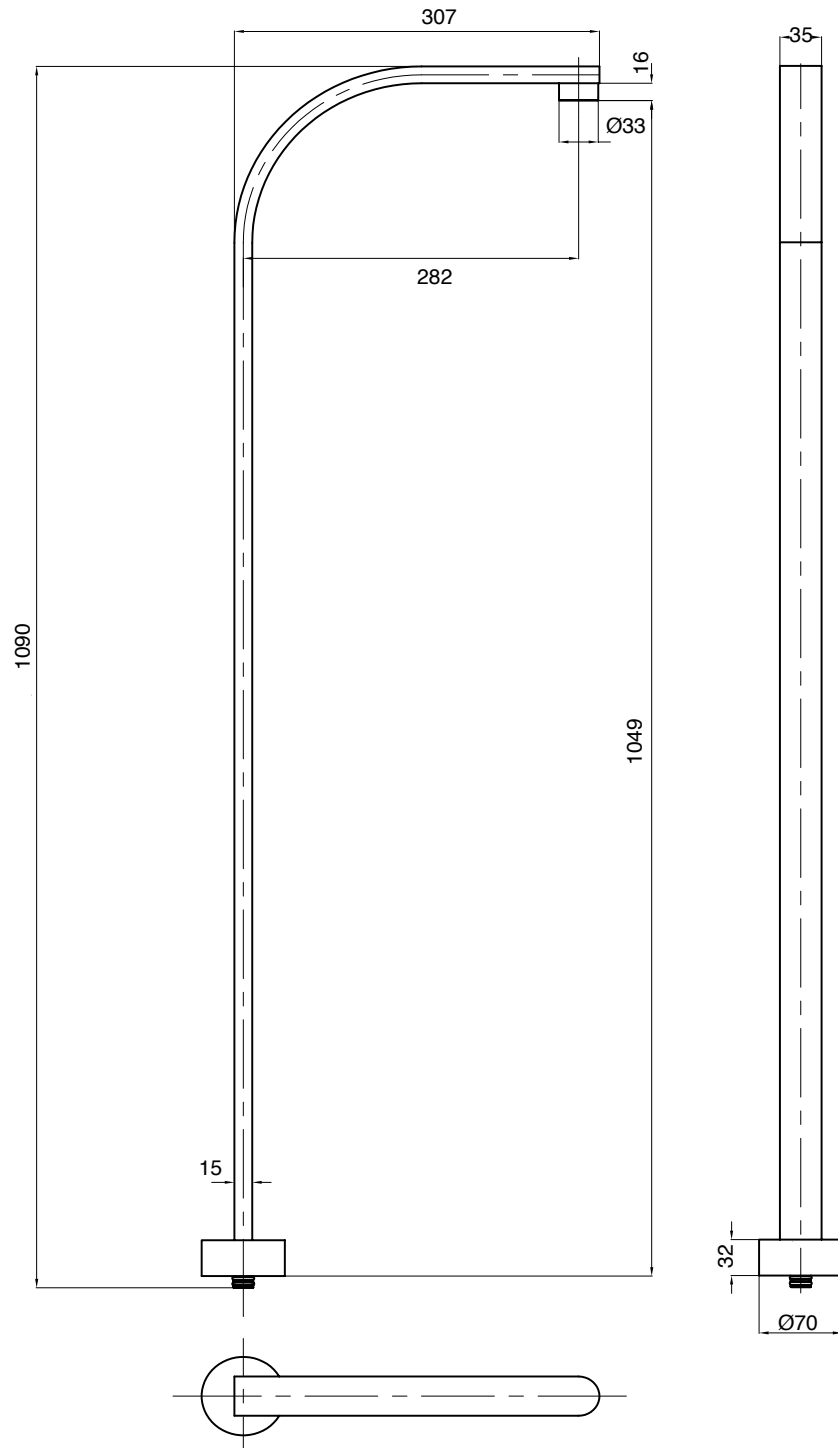

SPOUT - FLOOR

ELLISSE 1049mm basin spout

Technical Details

Product Code : EE.02F

Colour : chrome

Features :

- freestanding basin spout
- 1049mm
- Ø70mm flange
- ¾" male thread

Copyright and Intellectual Property Right Protected
Web : www.parisi.com.au Email : techinfo@parisi.com.au