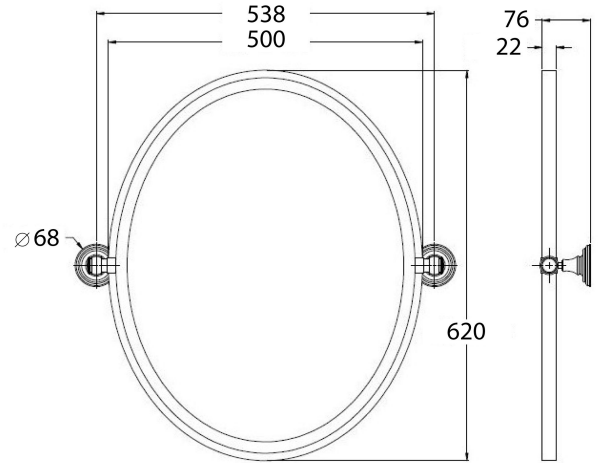

Mayer Pivot Oval Mirror

Code: MAO460

Specifications

- Finish: Matte black Electroplated, Brushed Brass PVD, Brushed Nickel PVD
- Thick-plated bevelled mirror
- Includes concealed sturdy wall brackets.
- Tilts to the perfect viewing angle
- Available in Chrome, Matte Black, Brushed Nickel or Brushed Brass Frame