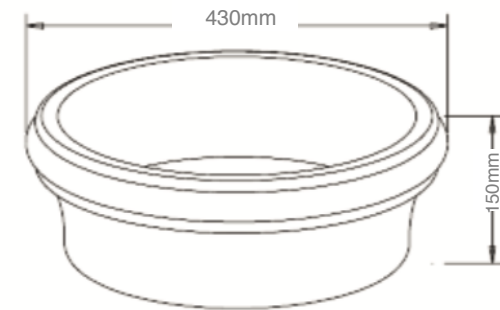

FINISH

MATTE (HONED)

CODE

CR1000

LENGTH

430

WIDTH

430

HIGHT

150

WASTE

32

DIMENSIONS ARE IN MM

M A M O 