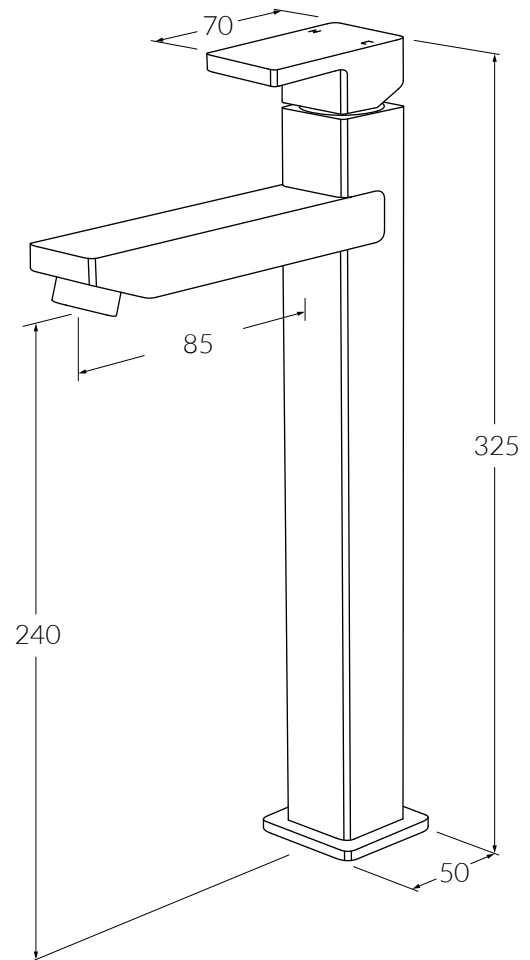

# SUBA LEVER EXTENDED BASIN MIXER 85MM

PRODUCT CODE:  
BLEBM85

AS/NZS 3718:2005  
LIC. 20081

CRAFTED IN MELBOURNE

SUSSEXTAPS.COM.AU