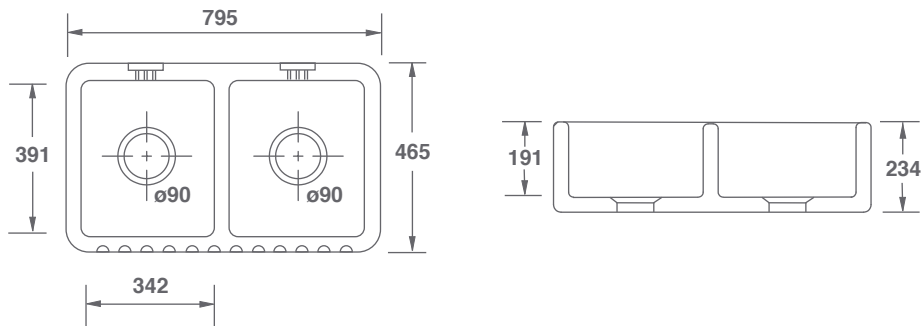

ORIGINAL COLLECTION

– RIBCHESTER 800 –

FEATURES

Double bowl sink with central dividing wall.
 Distinctive fluted front. 3 hole overflows. 3½" waste outlets suitable for basket strainers or waste disposers.
 Lifetime warranty.

All our sinks come in a choice of white or biscuit.

Product	Code	Dimensions					
			W	D	H	Waste	Weight
Ribchester 800 White	SO0800010WH	(mm)	795	465	234	90	70kg
		(in)	31	18½	9	3½	
Ribchester 800 Biscuit	SO0800010PN	(mm)	795	465	234	90	70kg
		(in)	31	18½	9	3½	