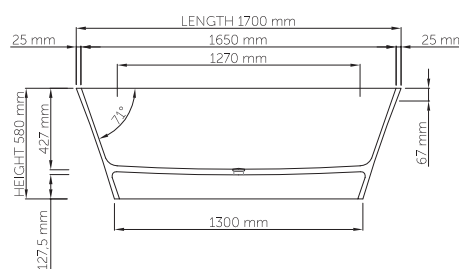

thin-edge

Price:	\$ 5,190.00
Size (l) x (w) x (h):	1700mm x 770mm x 580mm
Waste to floor:	127.5mm
Water capacity:	285 L
Overflow:	No overflow
Material:	DADOquartz®
Finish:	Matte / Satin

Base dimensions:	1300mm x 520mm
Edge width:	25mm
Waste diameter:	50mm - fits Bespoke 40mm plug
Weight:	91kg
Shipping information	
Packing dimensions:	1820mm x 850mm x 720mm
Shipping mass:	141kg