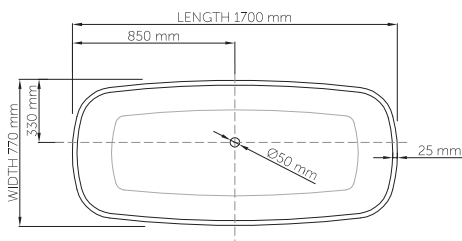

thin-edge

Price:	\$ 5,190.00
Size (l) x (w) x (h):	1700mm x 770mm x 580mm
Waste to floor:	127.5mm
Water capacity:	285 L
Overflow:	No overflow
Material:	DADOquartz®
Finish:	Matte / Satin

Base dimensions:	1300mm x 520mm
Edge width:	25mm
Waste diameter:	50mm - fits Bespoke 40mm plug
Weight:	91kg
Shipping information	
Packing dimensions:	1820mm x 850mm x 720mm
Shipping mass:	141kg