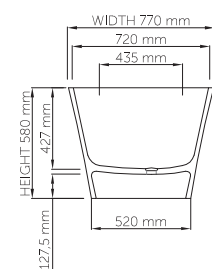

thin-edge

Price:	\$ 5,190.00
Size (l) x (w) x (h):	1700mm x 770mm x 580mm
Waste to floor:	127.5mm
Water capacity:	285 L
Overflow:	No overflow
Material:	DADOquartz®
Finish:	Matte / Satin

Base dimensions:	1300mm x 520mm
Edge width:	25mm
Waste diameter:	50mm - fits Bespoke 40mm plug
Weight:	91kg
Shipping information	
Packing dimensions:	1820mm x 850mm x 720mm
Shipping mass:	141kg