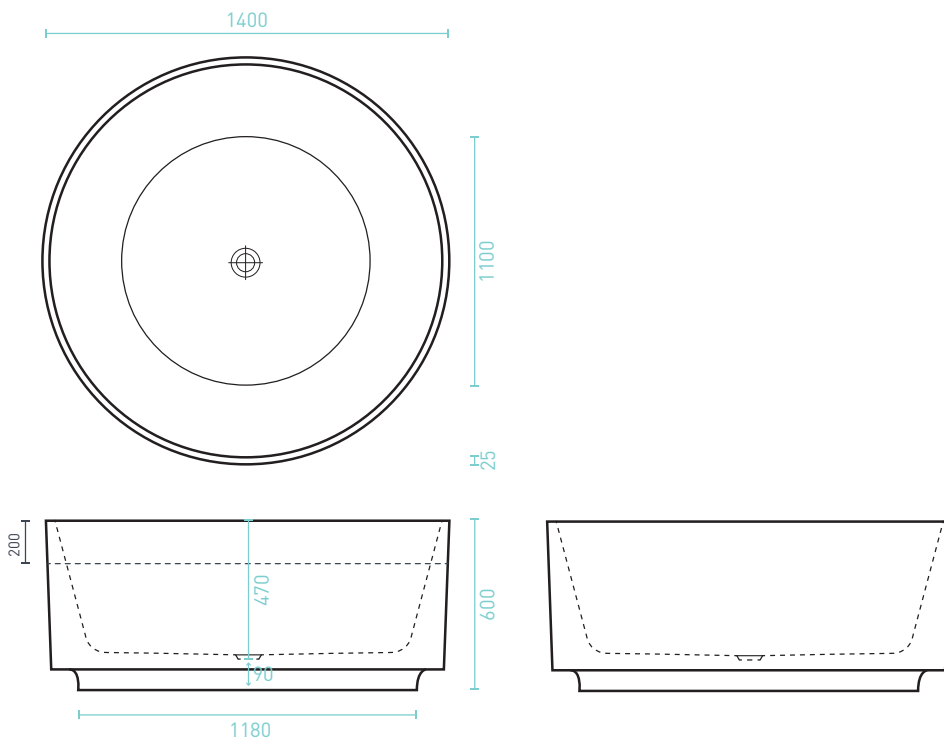

# FLORENCIA

FREESTANDING BATH - Premium Sanitary Grade Acrylic, High Gloss White

The Florencia's round shape & thin bath lip is chic & makes a bold impression. The absolute ultimate statement in bathroom design, this bath will enhance any space. Centre waste position.

- Adjustable self-supporting feet
- Lumbar support
- Full body submersion

SIZE (l x (w) x (d) mm	CAPACITY*	NET WEIGHT	CODE
1400 x 1400 x 600	410L	75kg	FL1400W

- 10 YR WARRANTY\*
- AS/NZ Standard 2023/1995

FLORENCIA ACCESSORIES	BATH
Plug & Waste	Optional

\*Capacity 200mm below the bath rim