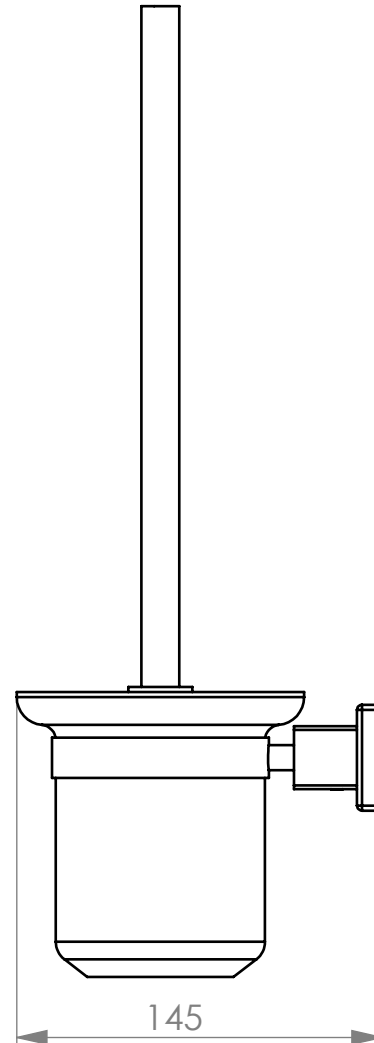

# BATHROOM BUTLER® 8500 Series TOILET BRUSH + HOLDER

*Finish:*

*Code:*

**POLISHED** GRADE 304 Stainless Steel

**8538POLS**

**BRUSHED** GRADE 304 Stainless Steel

**8538BRSH**

Dimensions given are in millimeters.  
Bathroom Butler® reserves the right to alter and/or remove  
designs from time to time without prior notice.  
This drawing is to be used for reference purposes only. E & O.E.