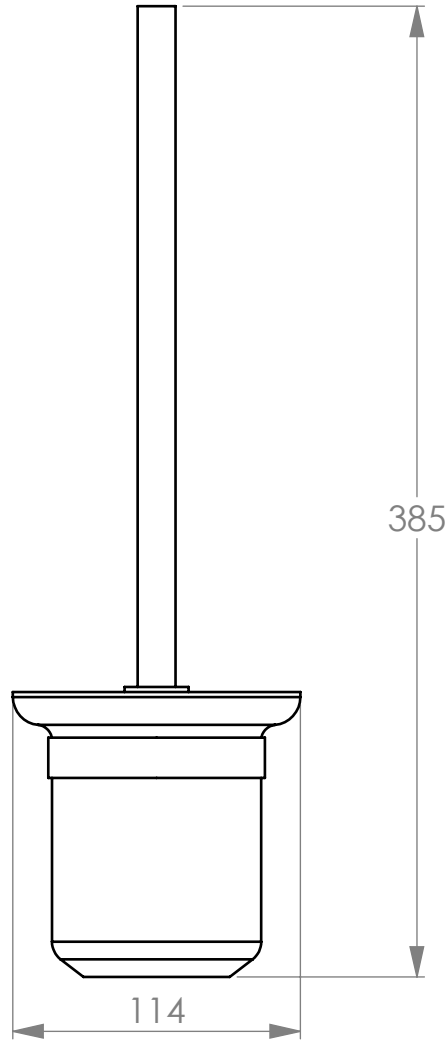

# BATHROOM BUTLER® 8500 Series TOILET BRUSH + HOLDER

*Finish:*

*Code:*

**POLISHED** GRADE 304 Stainless Steel

**8538POLS**

**BRUSHED** GRADE 304 Stainless Steel

**8538BRSH**

Dimensions given are in millimeters.  
Bathroom Butler® reserves the right to alter and/or remove  
designs from time to time without prior notice.  
This drawing is to be used for reference purposes only. E & O.E.