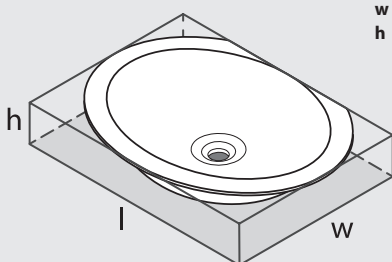

# Kaali 65

UB-KAA-65-IO

Top view

Side view

Front view

Section AA

\*All measurements subject to +/-5% tolerance

l = 645mm / 25<sup>3</sup>/<sub>8</sub>"  
 w = 464mm / 18<sup>1</sup>/<sub>4</sub>"  
 h = 119mm / 4<sup>5</sup>/<sub>8</sub>"