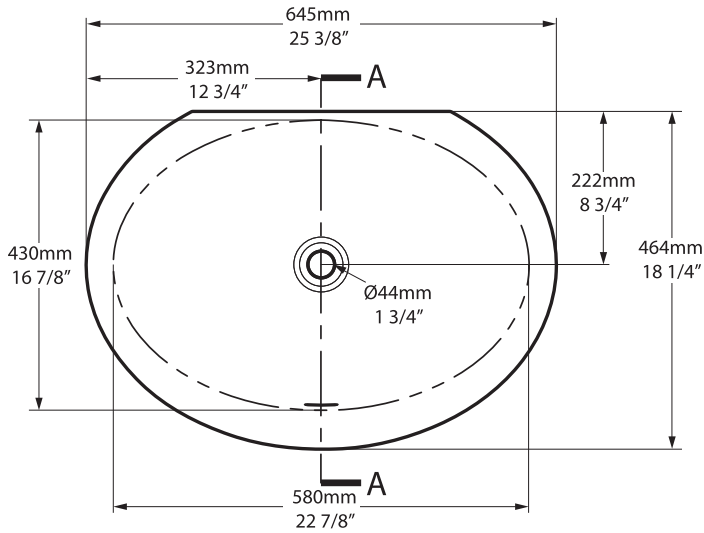

# Kaali 65

UB-KAA-65-IO

Top view

Side view

Front view

Section AA

\*All measurements subject to +/-5% tolerance

l = 645mm / 25<sup>3</sup>/<sub>8</sub>"  
 w = 464mm / 18<sup>1</sup>/<sub>4</sub>"  
 h = 119mm / 4<sup>5</sup>/<sub>8</sub>"