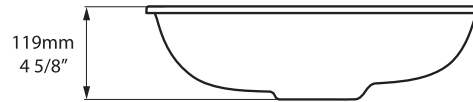

# Kaali 65

UB-KAA-65-IO

Top view

Side view

Front view

Section AA

\*All measurements subject to +/-5% tolerance

l = 645mm / 25<sup>3</sup>/<sub>8</sub>"  
 w = 464mm / 18<sup>1</sup>/<sub>4</sub>"  
 h = 119mm / 4<sup>5</sup>/<sub>8</sub>"