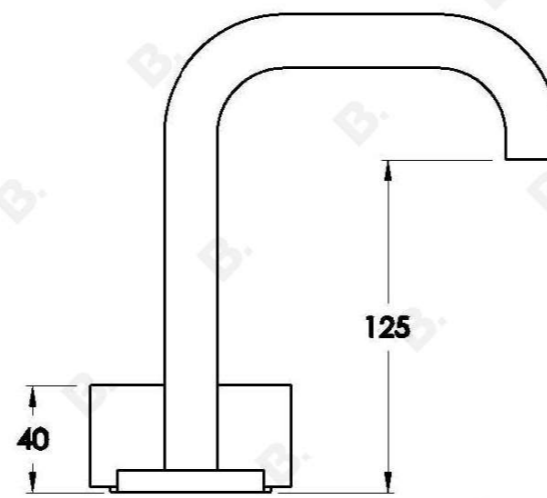

HALO BASIN SET WITH MARBLE HANDLE

1.9500.97.6.XX

PRODUCT DIMENSIONS:

Front view:

Side view:

Top view: