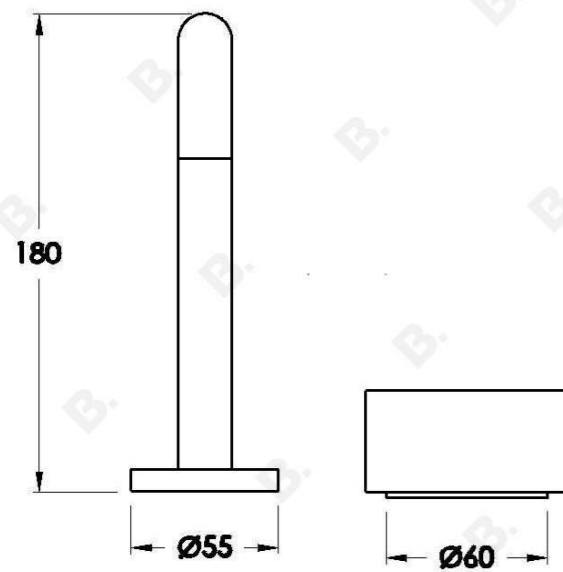

HALO BASIN SET WITH MARBLE HANDLE

1.9500.97.6.XX

PRODUCT DIMENSIONS:

Front view:

Side view:

Top view: