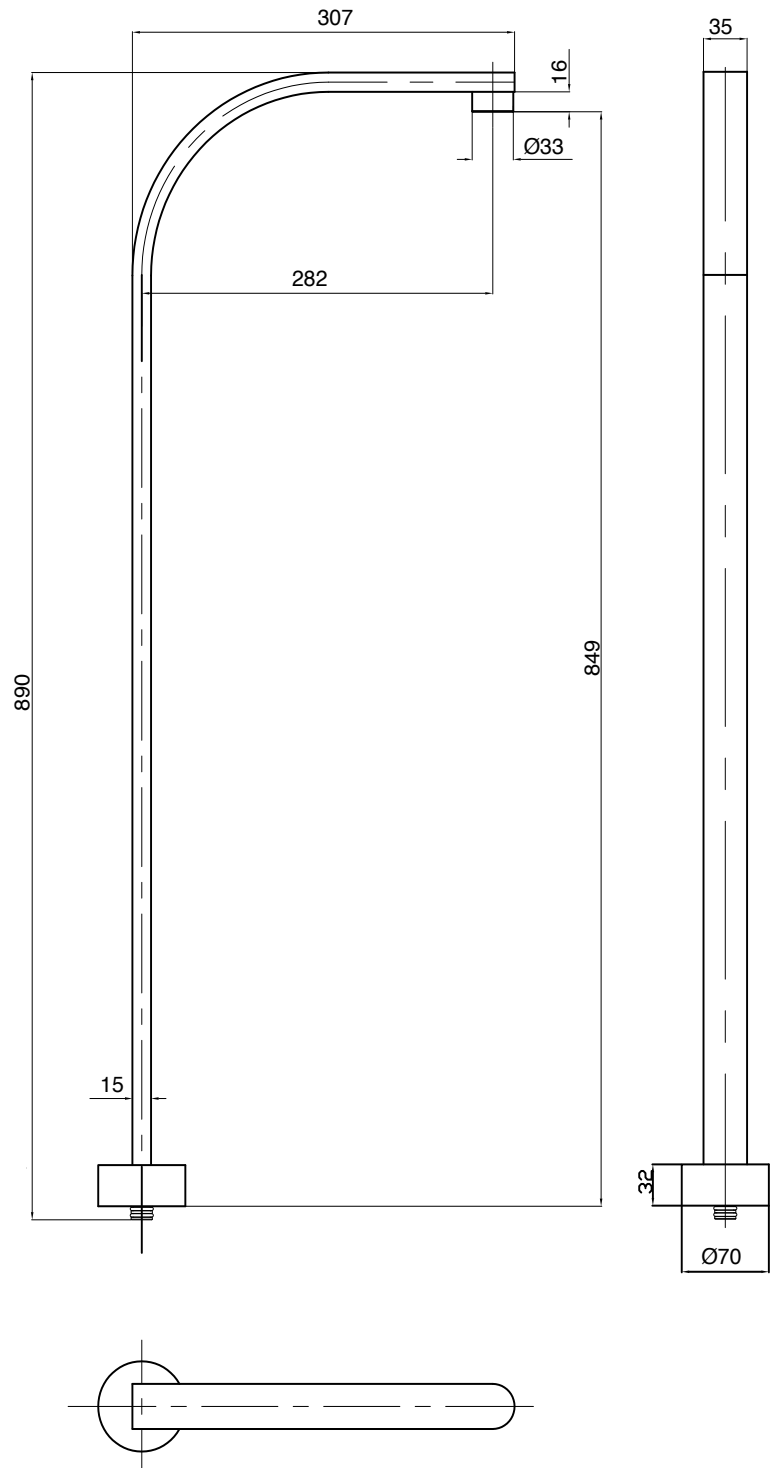

# SPOUT - FLOOR

ELLISSE 849mm bath spout

## Technical Details

**Product Code** : EE.03F

**Colour** : chrome

**Features** :

- freestanding basin spout
- 849mm
- Ø70mm flange
- ¾" male thread

Copyright and Intellectual Property Right Protected  
Web : [www.parisi.com.au](http://www.parisi.com.au) Email : [techinfo@parisi.com.au](mailto:techinfo@parisi.com.au)