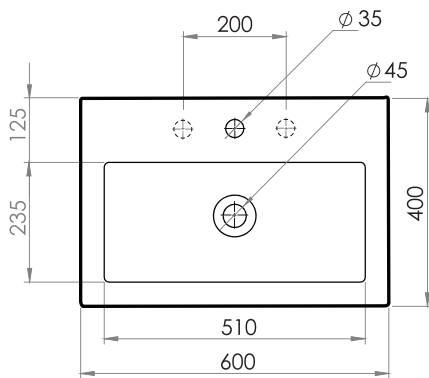

Blade 40-60 Wall Basin

Product Code: TC40600/S (NTH), TC40601/S (1TH), TC40603/S (3TH)

The Blade 40-60 wall basin provides a large bowl within a contained outer form, making it suitable for both compact bathrooms as well as public amenities.

Specifications

Colour / Finish	— White / Gloss
Material	— Vitreous China
Bowl Capacity	— 4L to Overflow
Tap Holes	— 0, 1 or 3
Overflow	— Integral
Waste Outlet	— 32mm Overflow Plug & Waste to be ordered separately (TA3240 or TA4032)
W x D x H	— 600 x 400 x 50mm
Warranty	— 10 years
Fixings	— Wall fixing bolts supplied (WFB100)