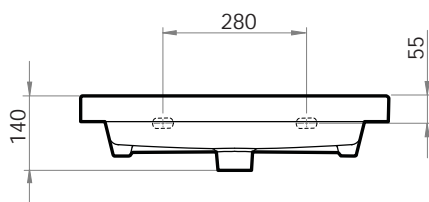

Blade 40-60 Wall Basin

Product Code: TC40600/S (NTH), TC40601/S (1TH), TC40603/S (3TH)

The Blade 40-60 wall basin provides a large bowl within a contained outer form, making it suitable for both compact bathrooms as well as public amenities.

Specifications

Colour / Finish	— White / Gloss
Material	— Vitreous China
Bowl Capacity	— 4L to Overflow
Tap Holes	— 0, 1 or 3
Overflow	— Integral
Waste Outlet	— 32mm Overflow Plug & Waste to be ordered separately (TA3240 or TA4032)
W x D x H	— 600 x 400 x 50mm
Warranty	— 10 years
Fixings	— Wall fixing bolts supplied (WFB100)