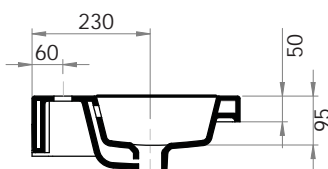

Blade 40-60 Wall Basin

Product Code: TC40600/S (NTH), TC40601/S (1TH), TC40603/S (3TH)

The Blade 40-60 wall basin provides a large bowl within a contained outer form, making it suitable for both compact bathrooms as well as public amenities.

Specifications

Colour / Finish	— White / Gloss
Material	— Vitreous China
Bowl Capacity	— 4L to Overflow
Tap Holes	— 0, 1 or 3
Overflow	— Integral
Waste Outlet	— 32mm Overflow Plug & Waste to be ordered separately (TA3240 or TA4032)
W x D x H	— 600 x 400 x 50mm
Warranty	— 10 years
Fixings	— Wall fixing bolts supplied (WFB100)