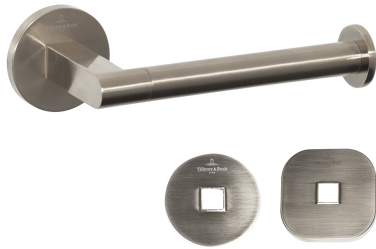

Architectura Right Hand Face Toilet Roll Holder

Brushed Nickel

Product Image

Includes Round & Soft Square Flanges

Product Details

Code: TVA1551480
Brand: Villeroy & Boch
Range: Architectura
Warranty: *

Additional Features

Required Product

Recommended Products

Additional Notes

- Round Backing Flange & Soft Square Backing Flange included
- Dual Fixing

*Please visit argentaust.com.au/warranty to view the full warranty

Technical Specification