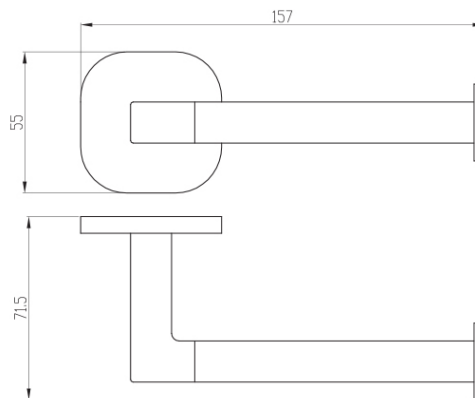

Architectura Right Hand Face Toilet Roll Holder

Brushed Nickel

Product Image

Includes Round & Soft Square Flanges

Product Details

Code: TVA1551480
Brand: Villeroy & Boch
Range: Architectura
Warranty: *

Additional Features

Note: All dimensions are in millimetres and are subject to normal manufacturing variations. Always use the physical product measurements for cut-outs and rough-ins as the technical details shown may differ from the actual product. Use acetic cured silicone sealant. Do not use epoxy type adhesives. Clean with damp cloth. Do not use abrasive cleaners, liquids or pastes.