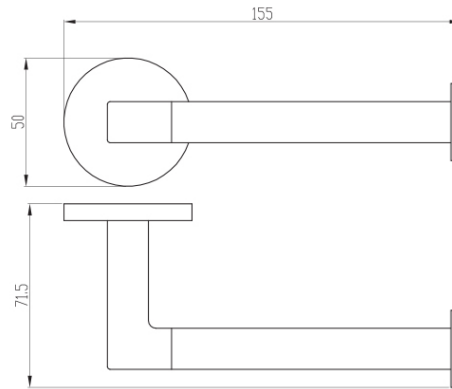

Architectura Right Hand Face Toilet Roll Holder

Brushed Nickel

Product Image

Includes Round & Soft Square Flanges

Product Details

Code: TVA1551480
Brand: Villeroy & Boch
Range: Architectura
Warranty: *

Additional Features

Required Product

Recommended Products

Additional Notes

- Round Backing Flange & Soft Square Backing Flange included
- Dual Fixing

*Please visit argentaust.com.au/warranty to view the full warranty

Technical Specification

Note: All dimensions are in millimetres and are subject to normal manufacturing variations. Always use the physical product measurements for cut-outs and rough-ins as the technical details shown may differ from the actual product. Use acetic cured silicone sealant. Do not use epoxy type adhesives. Clean with damp cloth. Do not use abrasive cleaners, liquids or pastes.