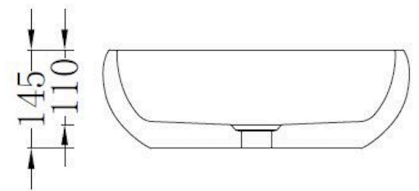

DELE

BENCH TOP BASIN

SPECIFICATIONS

MODEL	DELE BENCH TOP BASIN
CODE	GKS1037
MATERIAL	KASSTONE
WEIGHT(KGS)	14