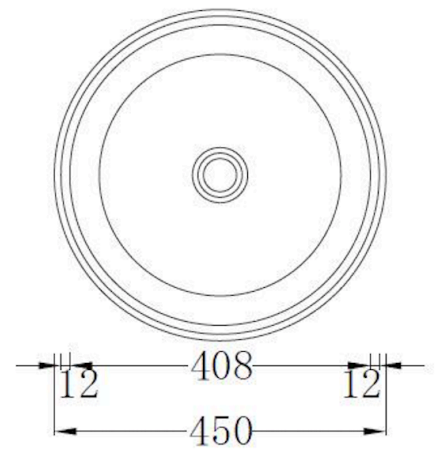

DELE

BENCH TOP BASIN

SPECIFICATIONS

MODEL	DELE BENCH TOP BASIN
CODE	GKS1037
MATERIAL	KASSTONE
WEIGHT(KGS)	14