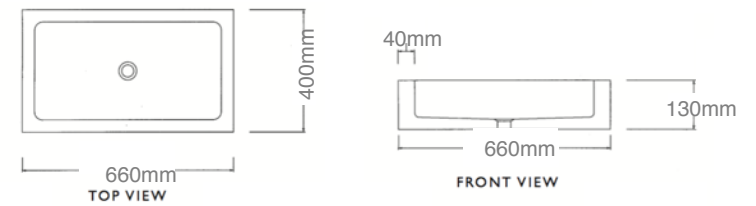

FINISH

MATTE (HONED)

CODE

CA1000

LENGTH

660

WIDTH

400

HIGHT

130

WASTE

32

DIMENSIONS ARE IN MM

M A M O 